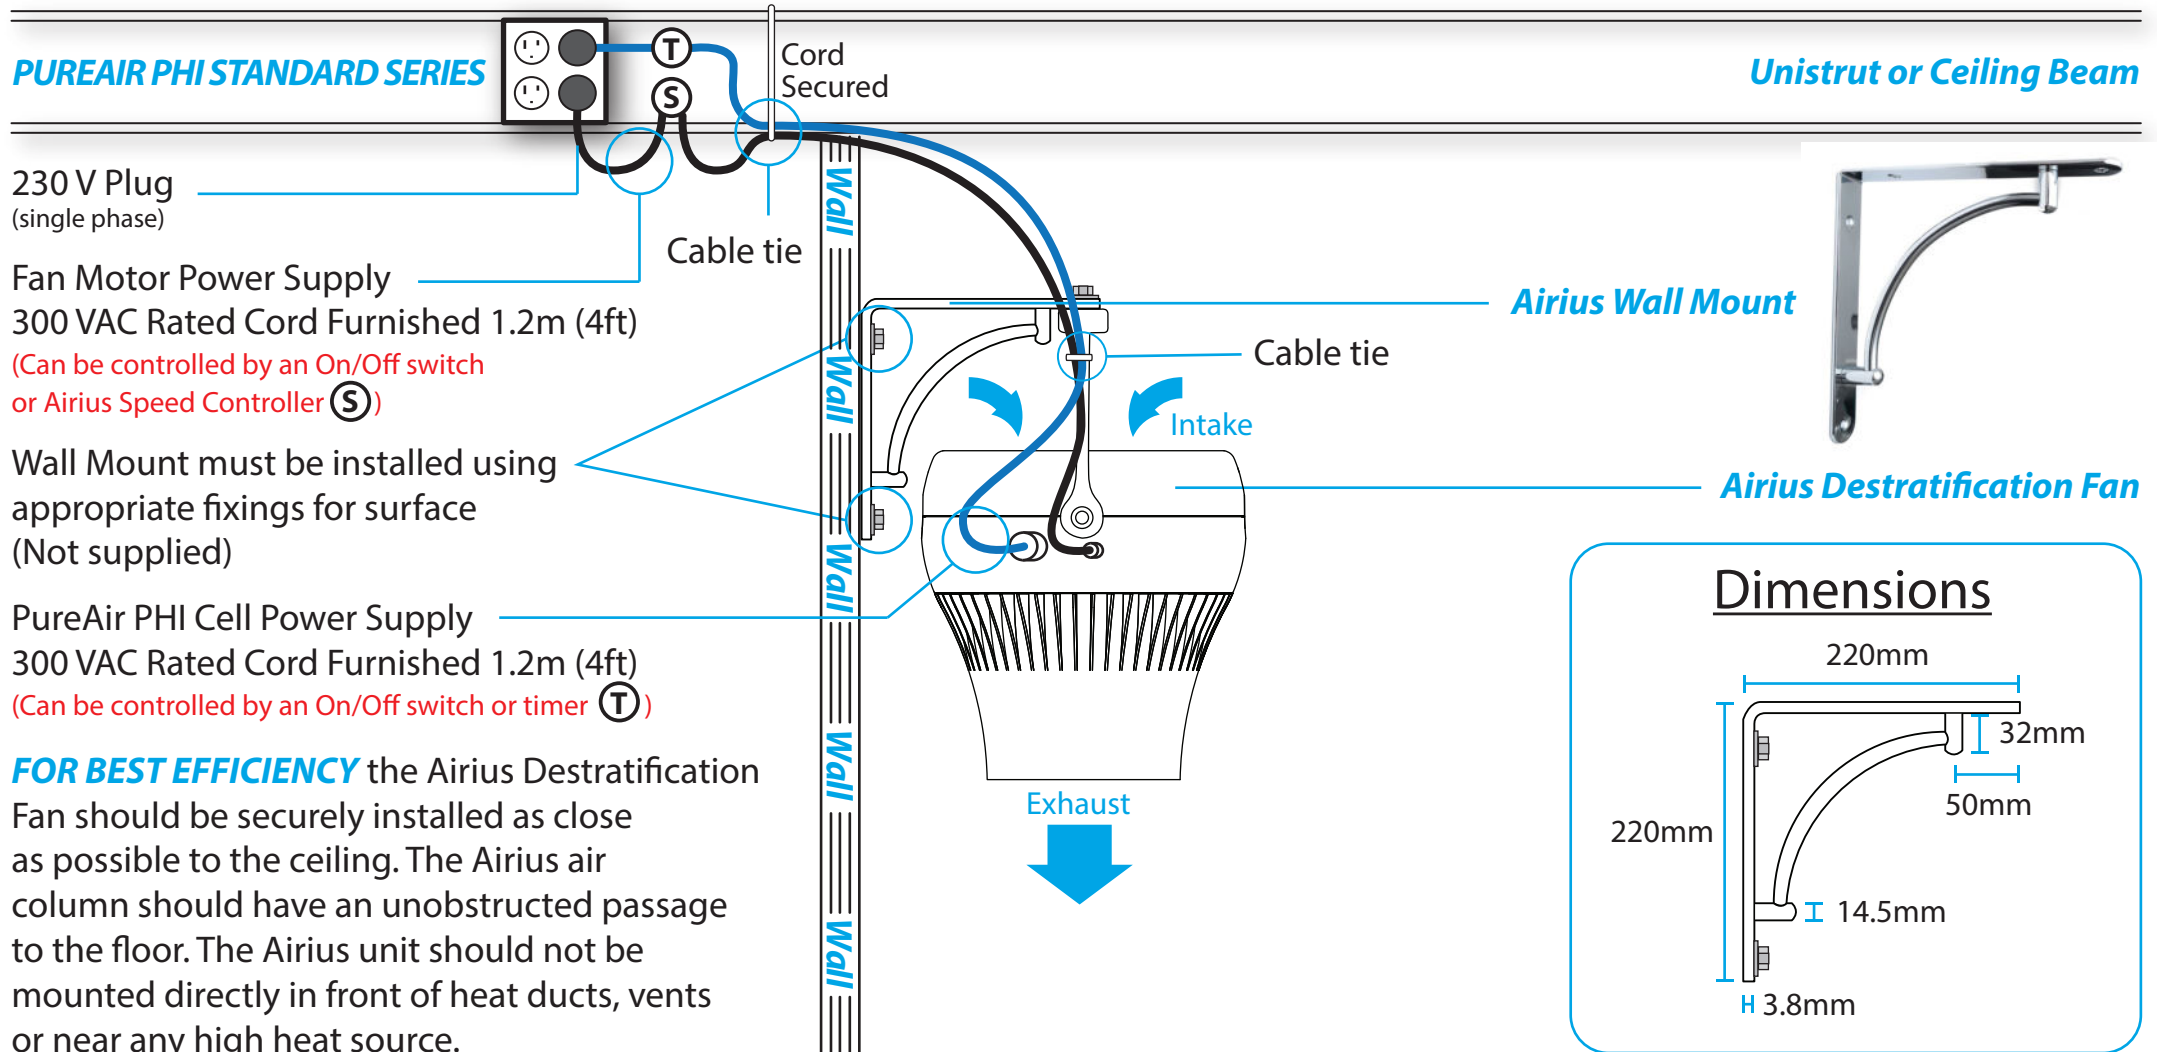

AIRIUS MOUNTING GUIDELINES - Wall Mount - Models 10, 15 & 25 (Long & Short Nozzle)

SOLD SEPERATELY

AIRIUS MOUNTING GUIDELINES - Wall Mount - Models 10, 15 & 25 - Angled (Long & Short Nozzle)

SOLD SEPERATELY