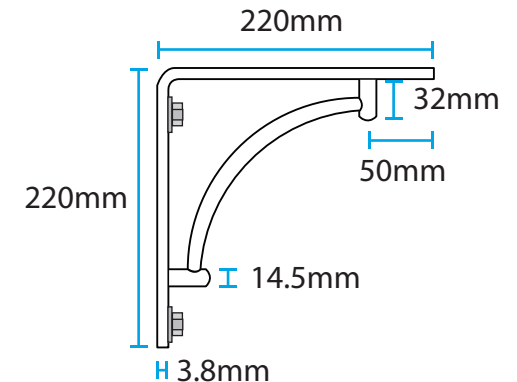

(Can be controlled by an On/Off switch
or Airius Speed Controller)

Wiring Diagram

Wall Mount must be installed using appropriate fixings for surface (Not supplied)

FOR BEST EFFICIENCY the Airius PureAir Destratification Fan should be securely installed as close as possible to the ceiling. The Airius air column should have an unobstructed passage to the floor. The Airius unit should not be mounted directly in front of heat ducts, vents or near any high heat source.

Airius Wall Mount

Airius PureAir PHI Air & Surface Purification Fan

Dimensions

AIRIUS MOUNTING GUIDELINES - Wall Mount - Models 10, 15 & 25 - Angled (Long & Short Nozzle)

SOLD SEPERATELY

PUREAIR PHI SERIES