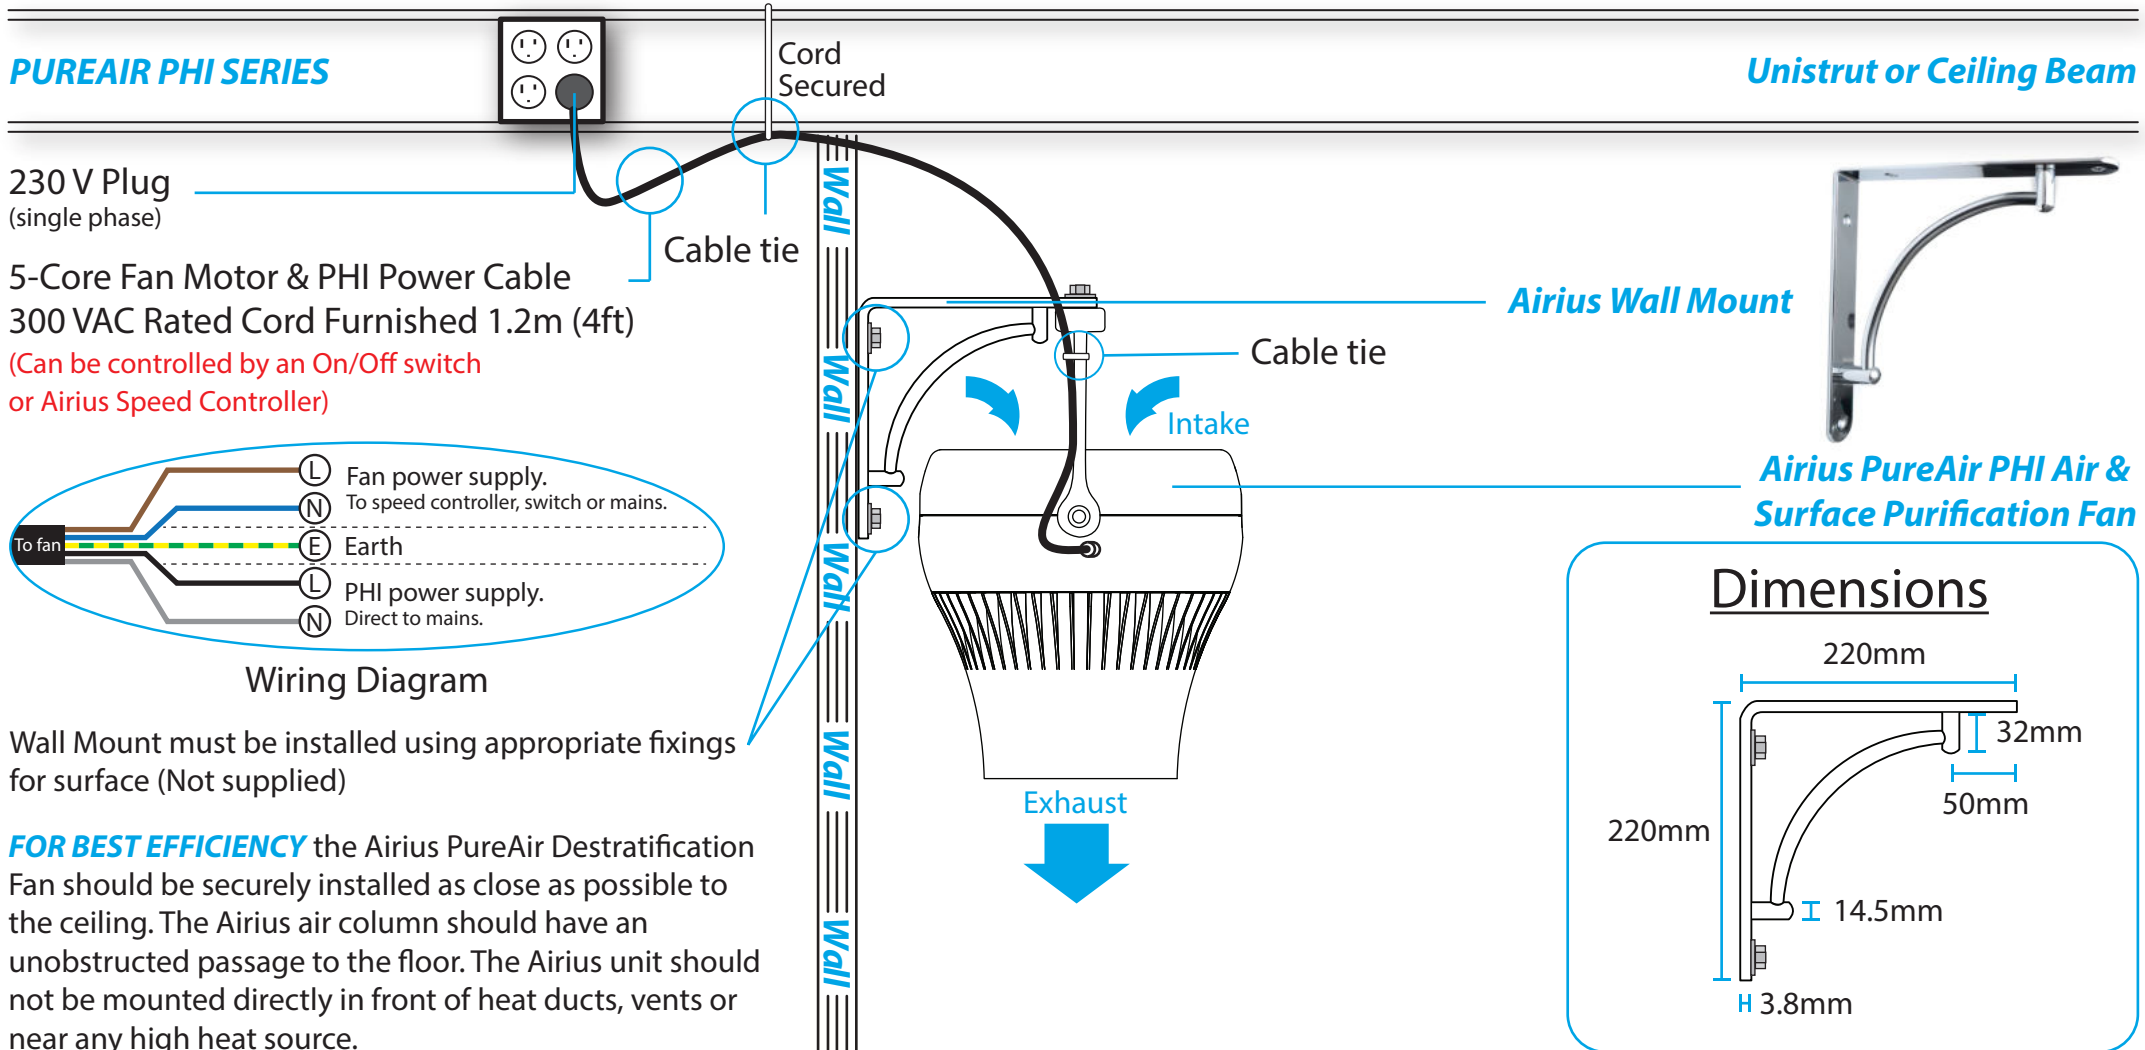

AIRIUS MOUNTING GUIDELINES - Wall Mount - Models 10, 15 & 25 (Long & Short Nozzle)

SOLD SEPERATELY

PUREAIR PHI SERIES

Unistrut or Ceiling Beam

230 V Plug
(single phase)

5-Core Fan Motor & PHI Power Cable
300 VAC Rated Cord Furnished 1.2m (4ft)

(Can be controlled by an On/Off switch
or Airius Speed Controller)

Wiring Diagram

Wall Mount must be installed using appropriate fixings for surface (Not supplied)

FOR BEST EFFICIENCY the Airius PureAir Destratification Fan should be securely installed as close as possible to the ceiling. The Airius air column should have an unobstructed passage to the floor. The Airius unit should not be mounted directly in front of heat ducts, vents or near any high heat source.

Airius Wall Mount

Airius PureAir PHI Air & Surface Purification Fan

Dimensions

AIRIUS MOUNTING GUIDELINES - Wall Mount - Models 10, 15 & 25 - Angled (Long & Short Nozzle)

SOLD SEPERATELY

PUREAIR PHI SERIES