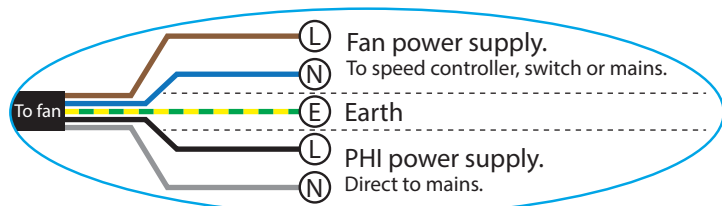

(Can be controlled by an On/Off switch
or Airius Speed Controller)

Wiring Diagram

Wall Mount must be installed using appropriate fixings for surface (Not supplied)

FOR BEST EFFICIENCY the Airius PureAir Destratification Fan should be securely installed as close as possible to the ceiling. The Airius air column should have an unobstructed passage to the floor. The Airius unit should not be mounted directly in front of heat ducts, vents or near any high heat source.