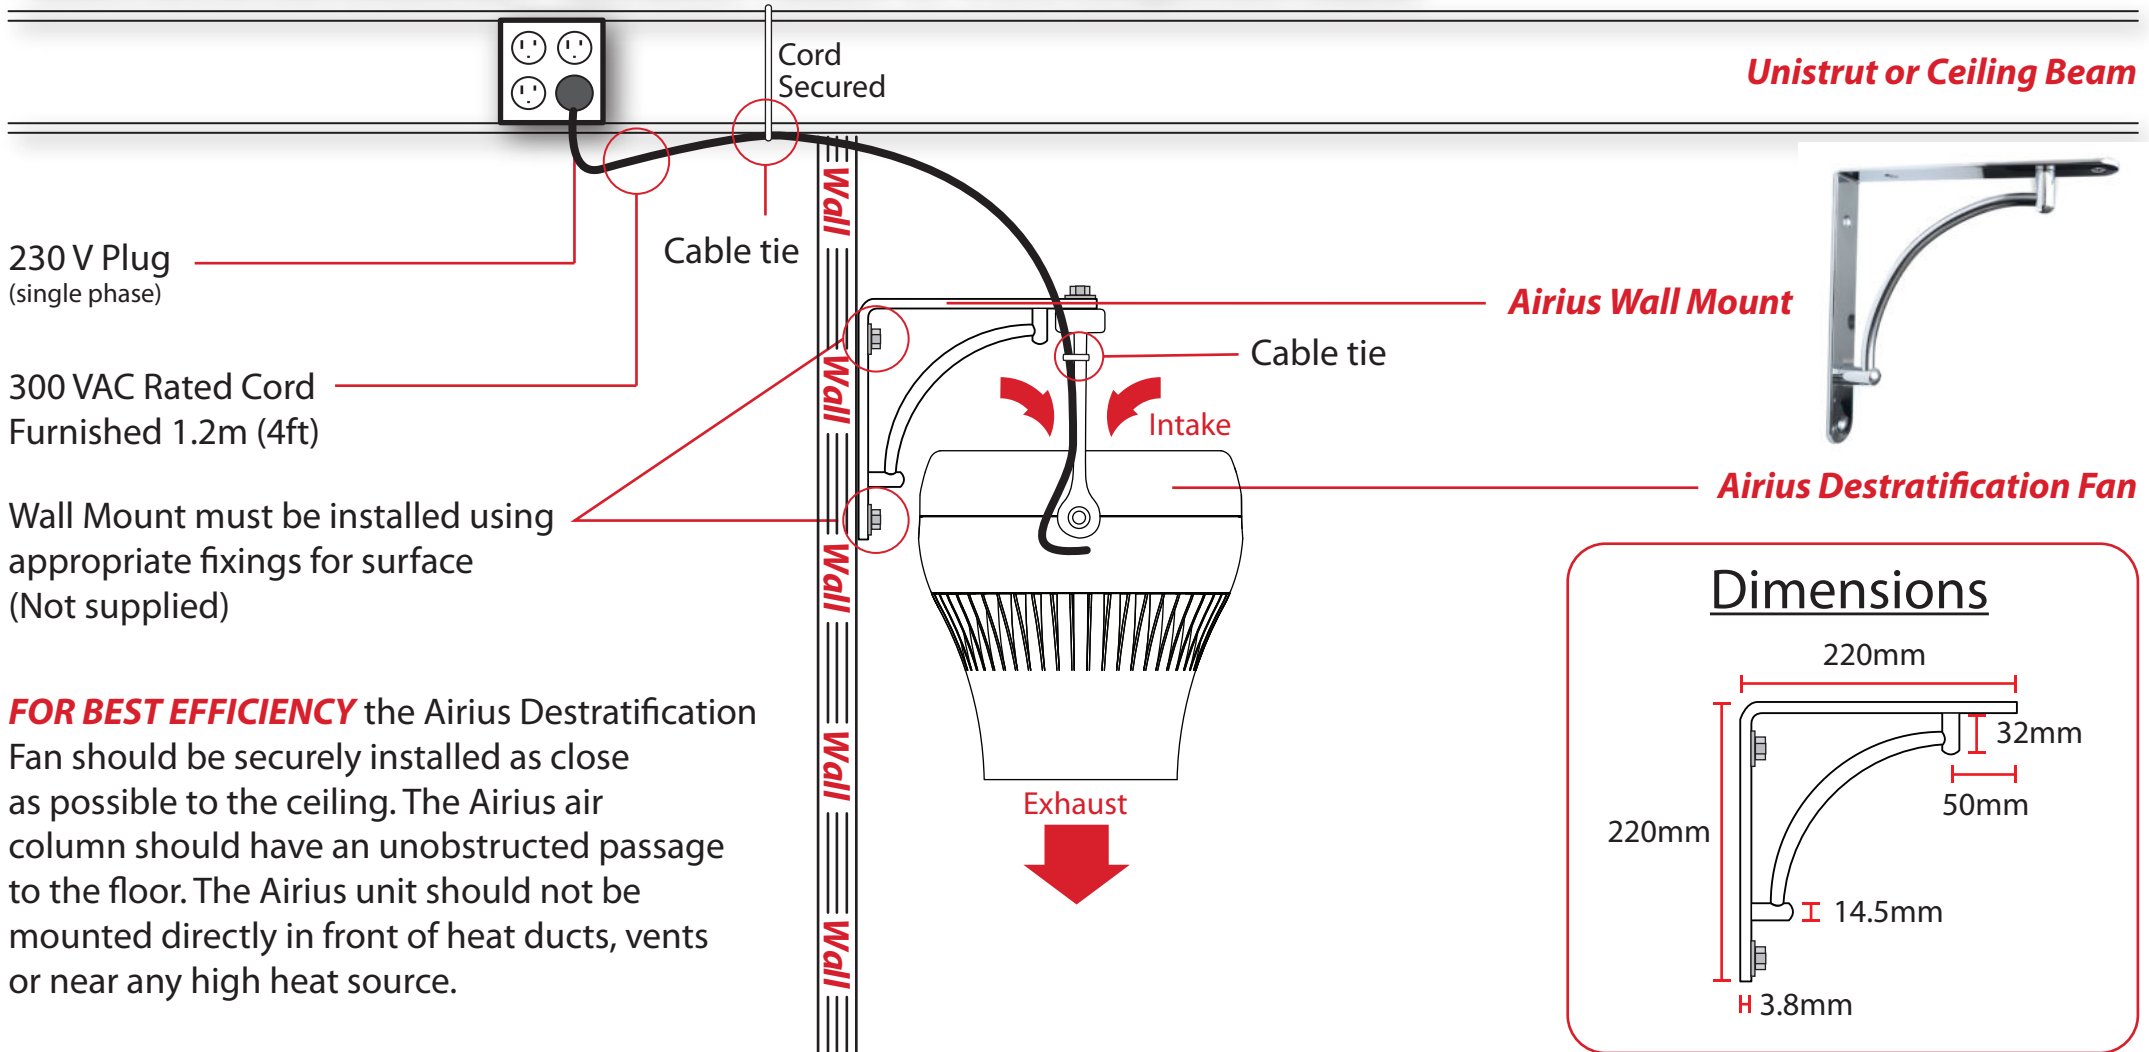

## AIRIUS MOUNTING GUIDELINES - Wall Mount - Models 10, 15 & 25 (Long & Short Nozzle)

230 V Plug  
(single phase)

300 VAC Rated Cord  
Furnished 1.2m (4ft)

Wall Mount must be installed using  
appropriate fixings for surface  
(Not supplied)

**FOR BEST EFFICIENCY** the Airius Destratification Fan should be securely installed as close as possible to the ceiling. The Airius air column should have an unobstructed passage to the floor. The Airius unit should not be mounted directly in front of heat ducts, vents or near any high heat source.

## AIRIUS MOUNTING GUIDELINES - Wall Mount - Models 10, 15 & 25 - Angled (Long & Short Nozzle)