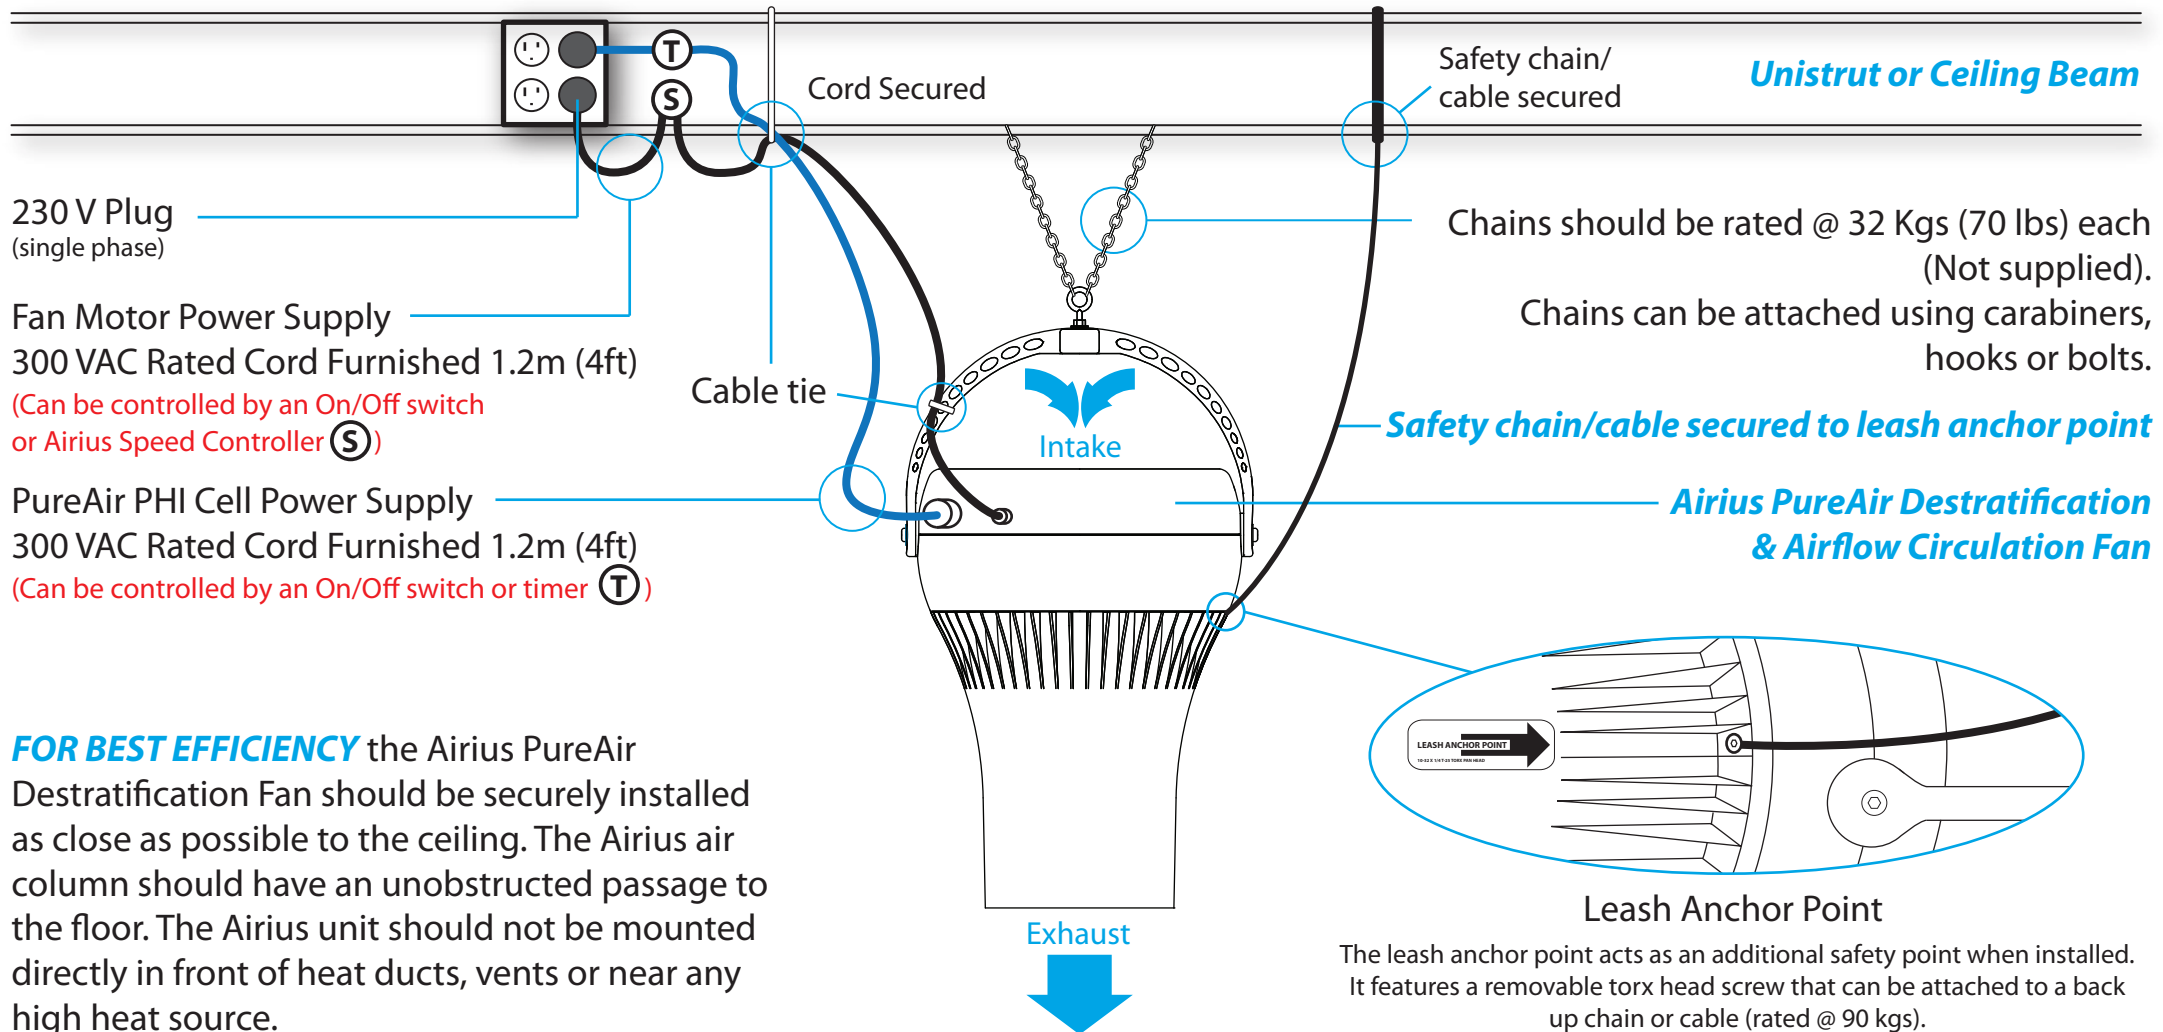

## AIRIUS MOUNTING GUIDELINES - PUREAIR SERIES - Model 45/PS-4

## AIRIUS MOUNTING GUIDELINES - PUREAIR SERIES - Model 45/PS-4 (Angled)