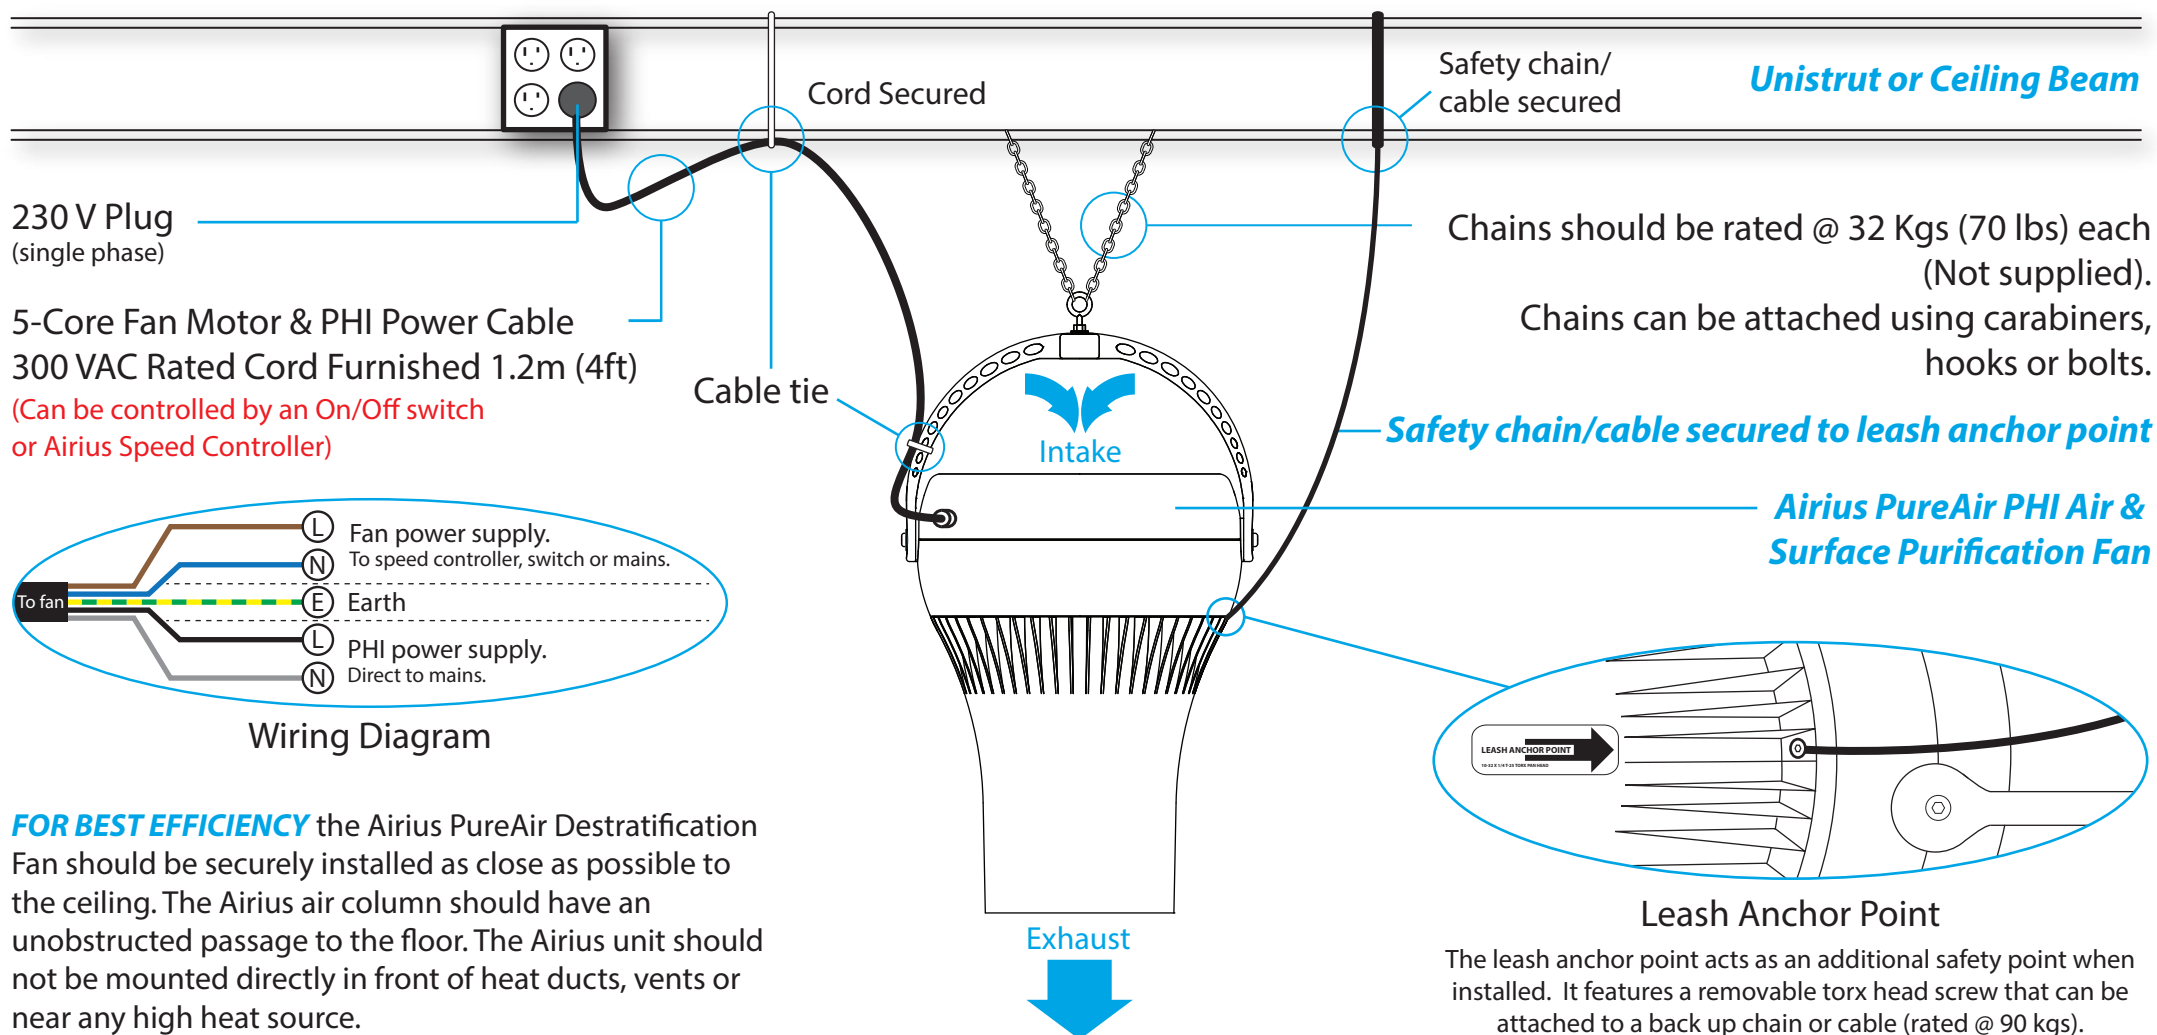

AIRIUS MOUNTING GUIDELINES - PUREAIR PHI SERIES - Model 45/PS-4

FOR BEST EFFICIENCY the Airius PureAir Destratification Fan should be securely installed as close as possible to the ceiling. The Airius air column should have an unobstructed passage to the floor. The Airius unit should not be mounted directly in front of heat ducts, vents or near any high heat source.

AIRIUS MOUNTING GUIDELINES - PUREAIR PHI SERIES - Model 45/PS-4 (Angled)

FOR BEST EFFICIENCY the Airius PureAir Destratification Fan should be securely installed as close as possible to the ceiling. The Airius air column should have an unobstructed passage to the floor. The Airius unit should not be mounted directly in front of heat ducts, vents or near any high heat source.