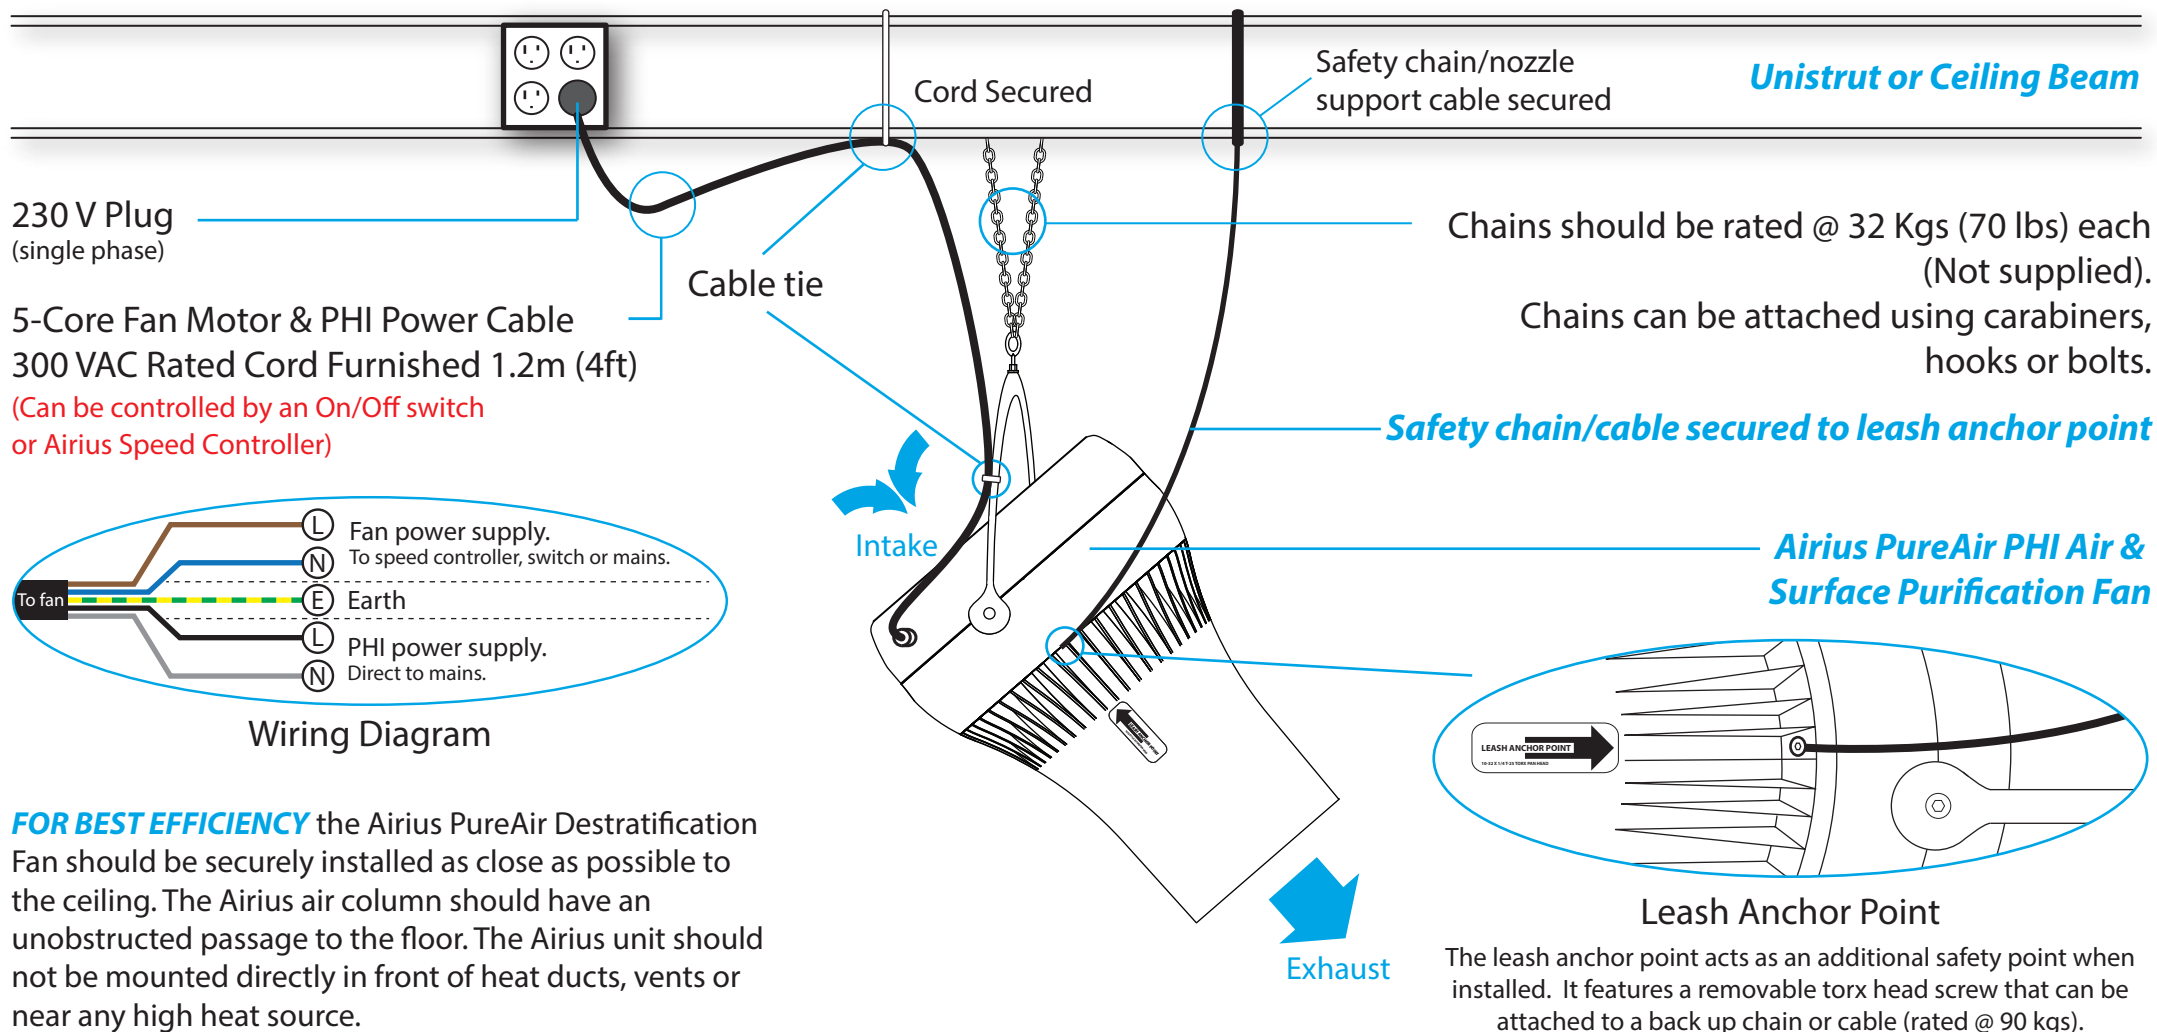

AIRIUS MOUNTING GUIDELINES - PUREAIR PHI SERIES - Model 45/PS-4

FOR BEST EFFICIENCY the Airius PureAir Destratification Fan should be securely installed as close as possible to the ceiling. The Airius air column should have an unobstructed passage to the floor. The Airius unit should not be mounted directly in front of heat ducts, vents or near any high heat source.

AIRIUS MOUNTING GUIDELINES - PUREAIR PHI SERIES - Model 45/PS-4 (Angled)

FOR BEST EFFICIENCY the Airius PureAir Destratification Fan should be securely installed as close as possible to the ceiling. The Airius air column should have an unobstructed passage to the floor. The Airius unit should not be mounted directly in front of heat ducts, vents or near any high heat source.