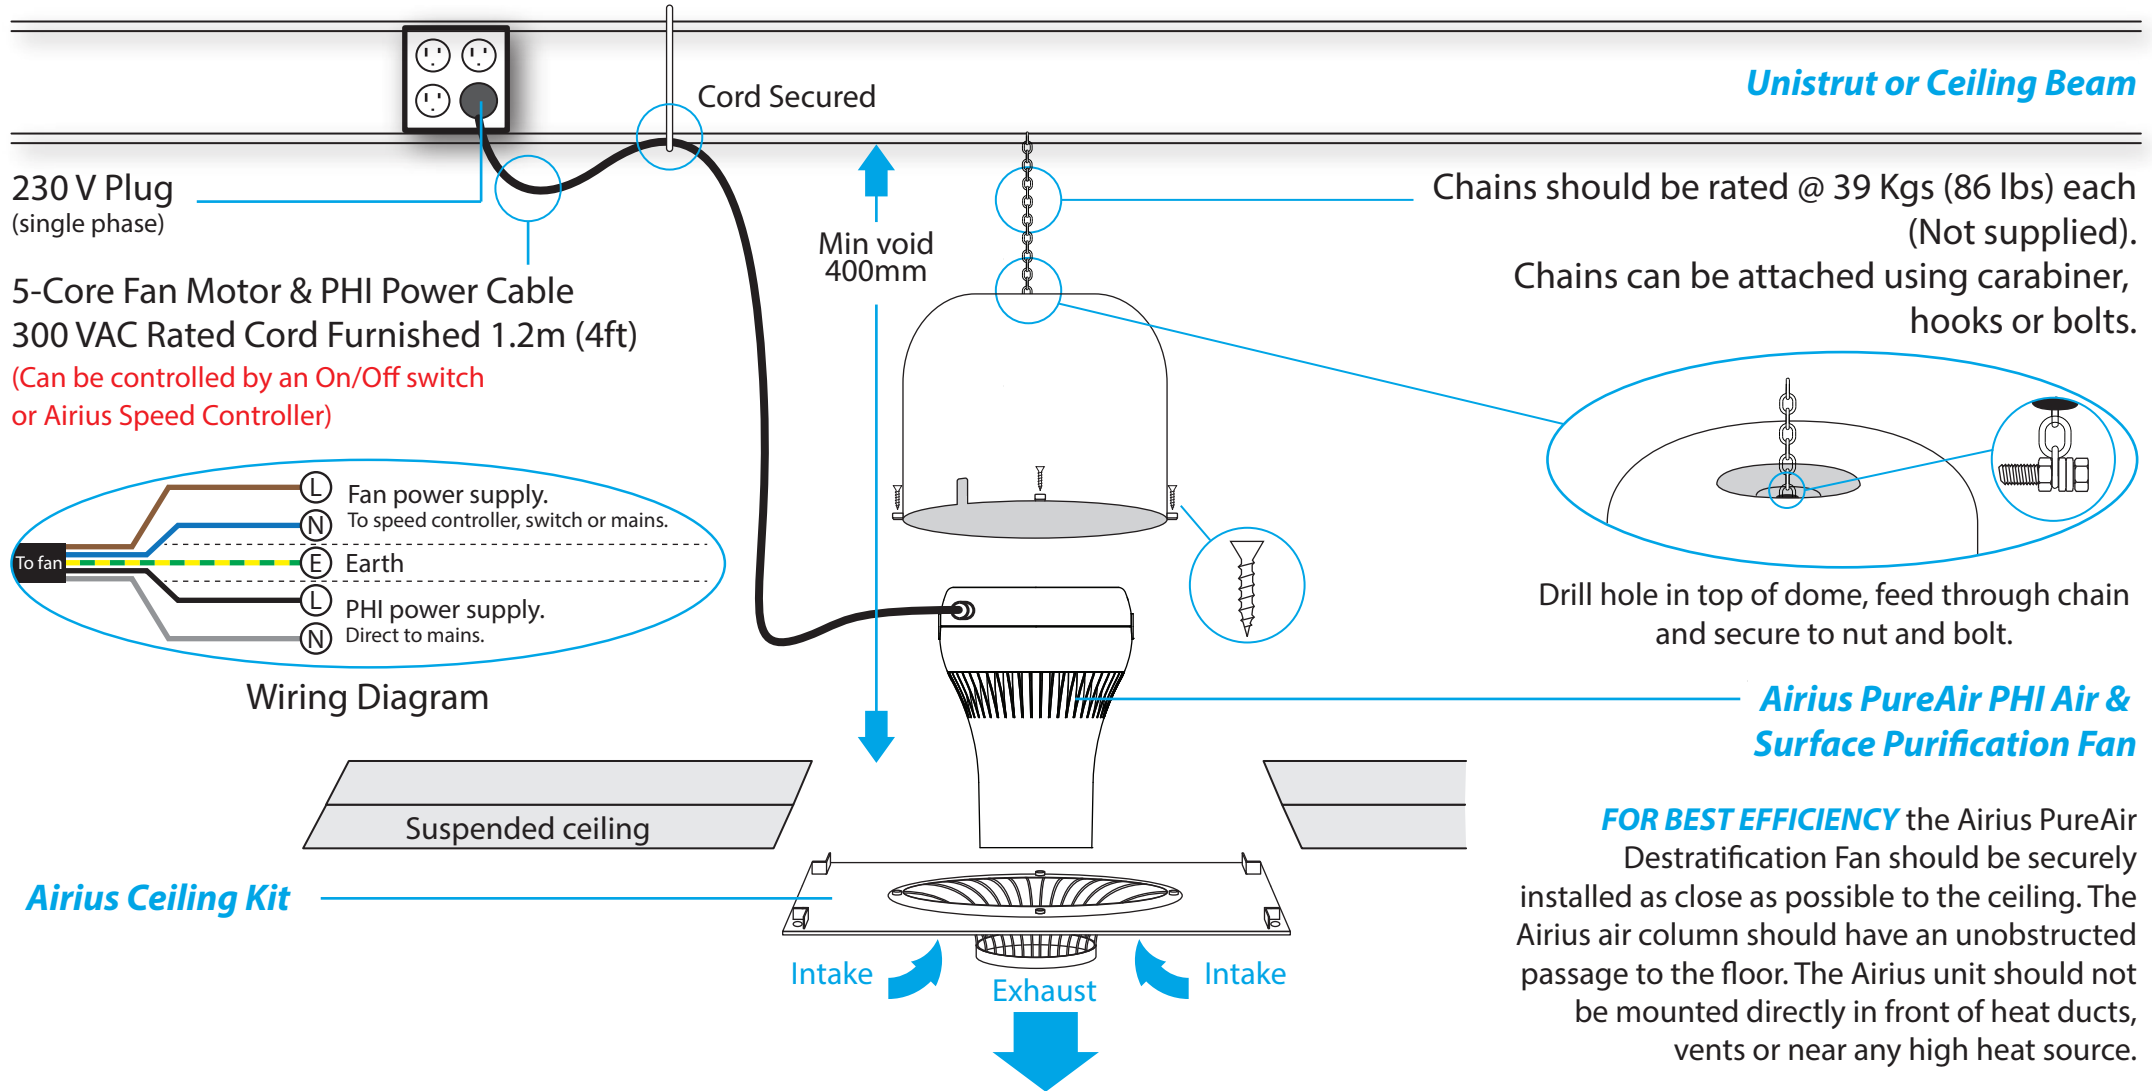

AIRIUS CEILING KIT MOUNTING GUIDELINES - PUREAIR PHI SERIES (SUSPENDED) - Model 10, 15, 25, (Long & Short Nozzle) - Option 1

AIRIUS CEILING KIT MOUNTING GUIDELINES - PUREAIR PHI SERIES (SUSPENDED) - Model 10, 15, 25, (Long & Short Nozzle) - Option 2