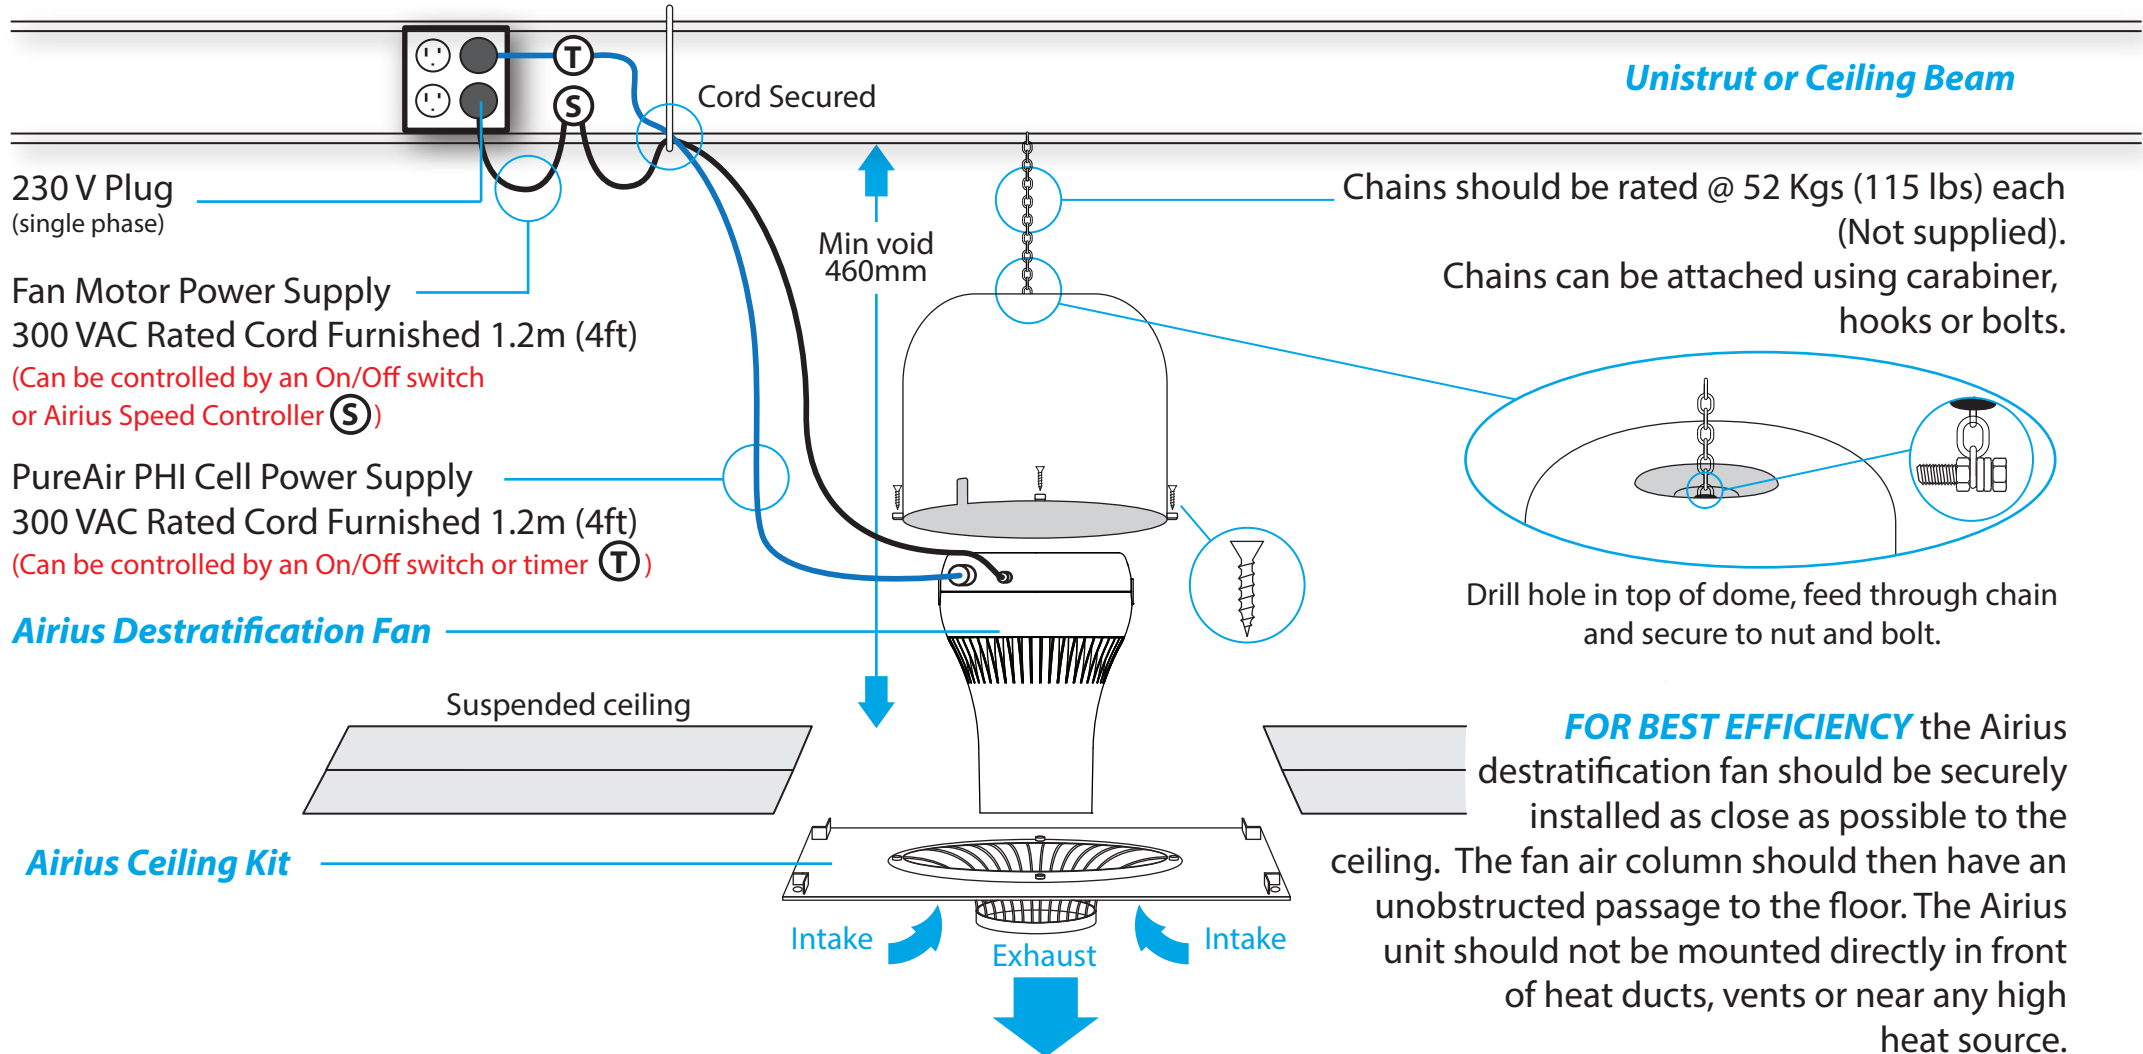

AIRIUS CEILING KIT MOUNTING GUIDELINES - PUREAIR PHI SERIES (SUSPENDED) - Model 45 - Option 1

AIRIUS CEILING KIT MOUNTING GUIDELINES - PUREAIR PHI SERIES (SUSPENDED) - Model 45 - Option 2