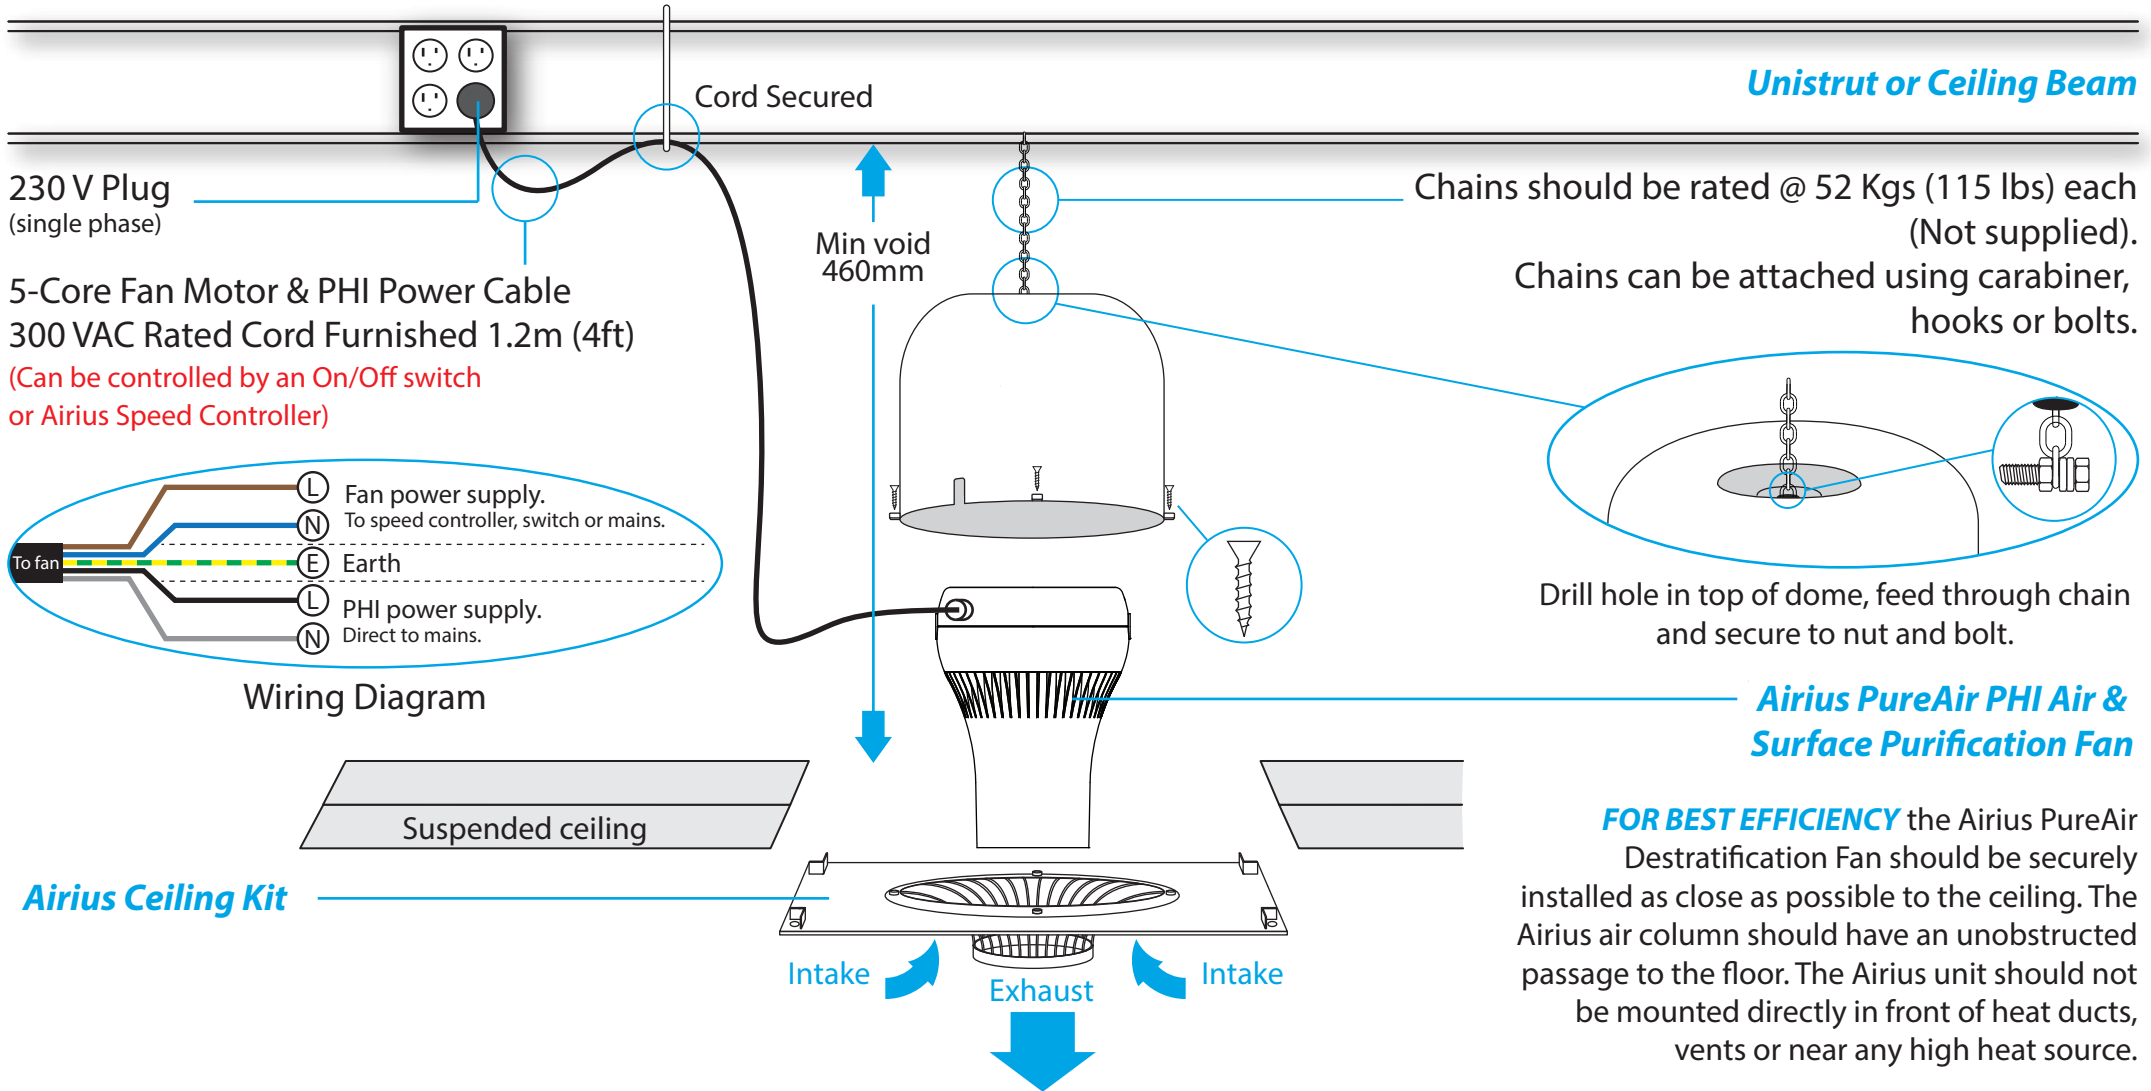

AIRIUS CEILING KIT MOUNTING GUIDELINES - PUREAIR PHI SERIES (SUSPENDED) - Model 45 - Option 1

AIRIUS CEILING KIT MOUNTING GUIDELINES - PUREAIR PHI SERIES (SUSPENDED) - Model 45 - Option 2