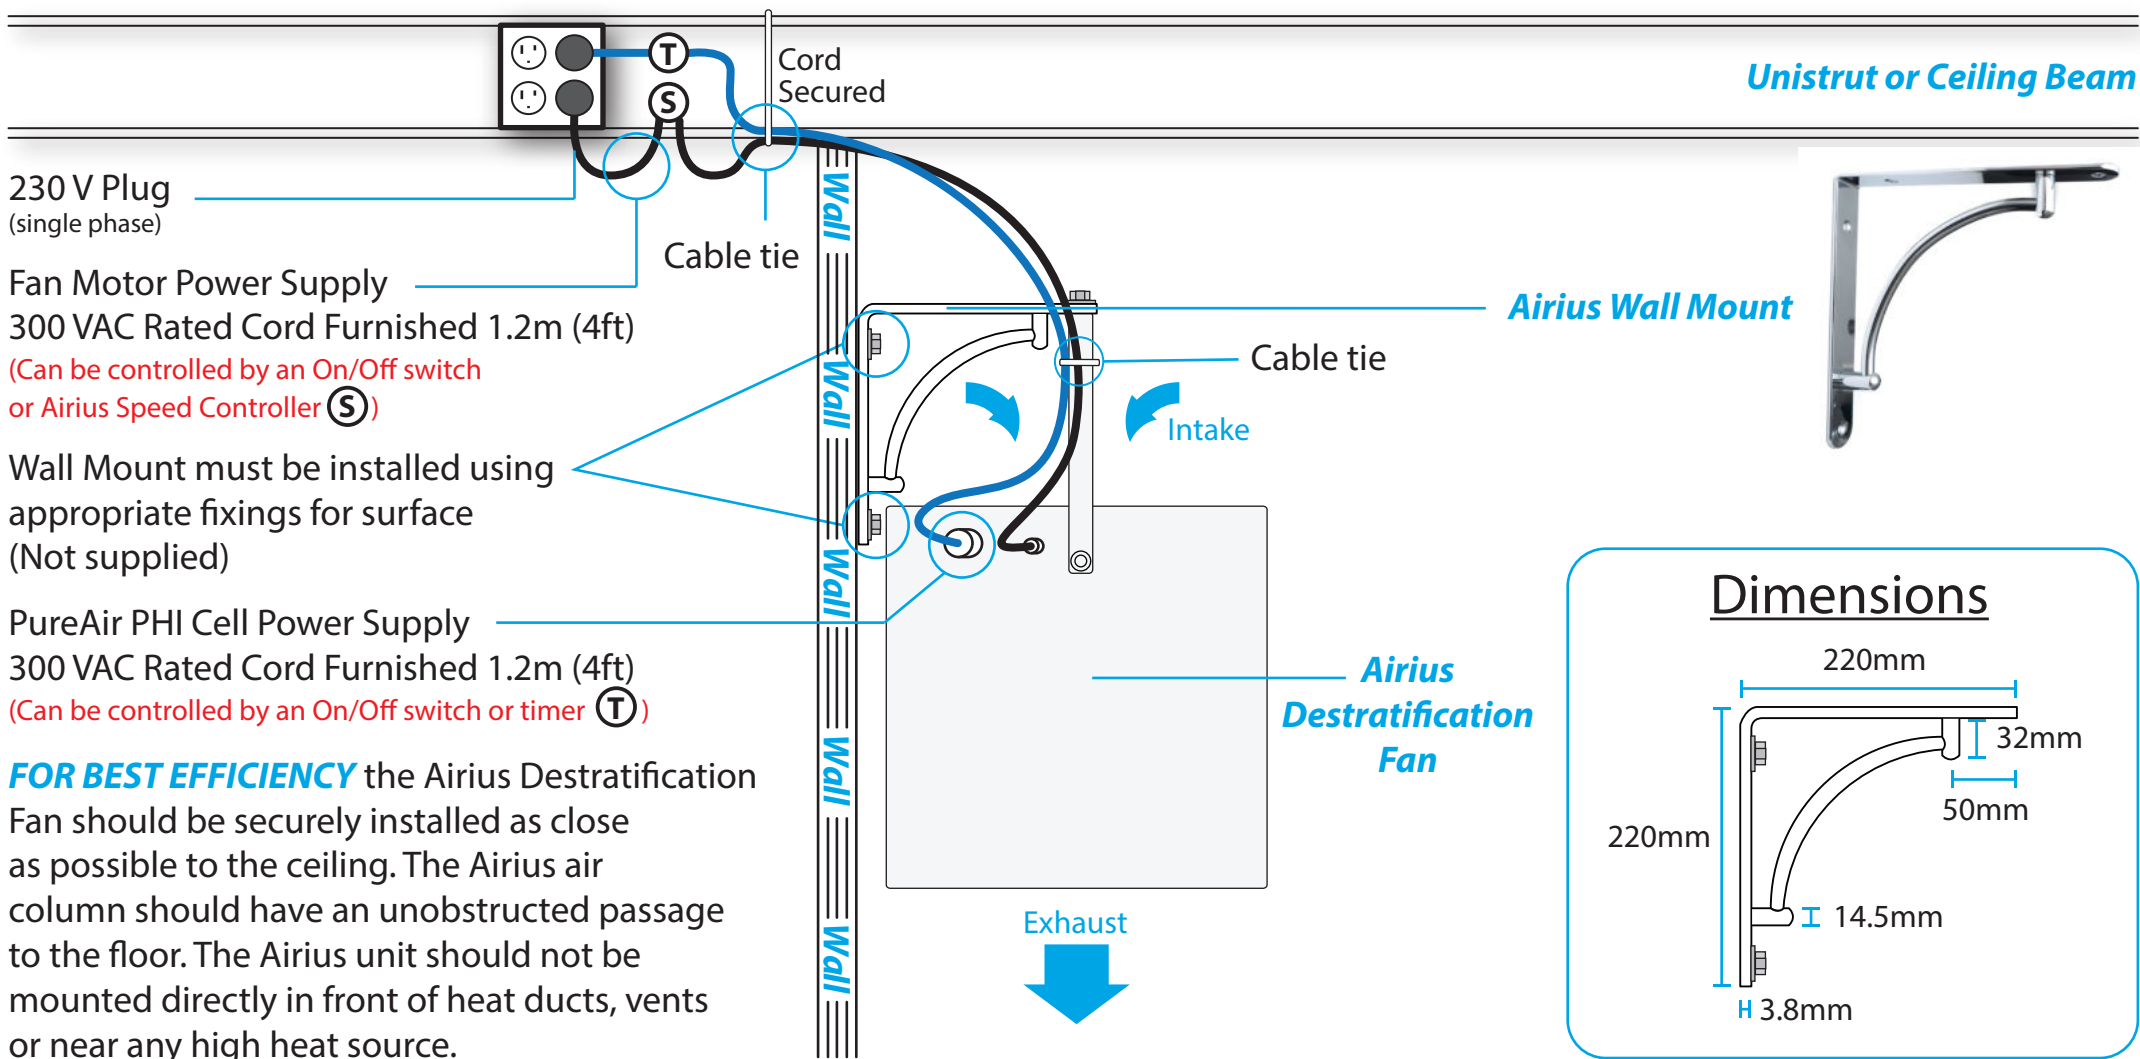

## AIRIUS MOUNTING GUIDELINES - PUREAIR DESIGNER SERIES - Wall Mount - Models 10, 15 & 25 (Long & Short Nozzle)

## AIRIUS MOUNTING GUIDELINES - PUREAIR DESIGNER SERIES - Wall Mount - Models 10, 15 & 25 - Angled (Long & Short Nozzle)