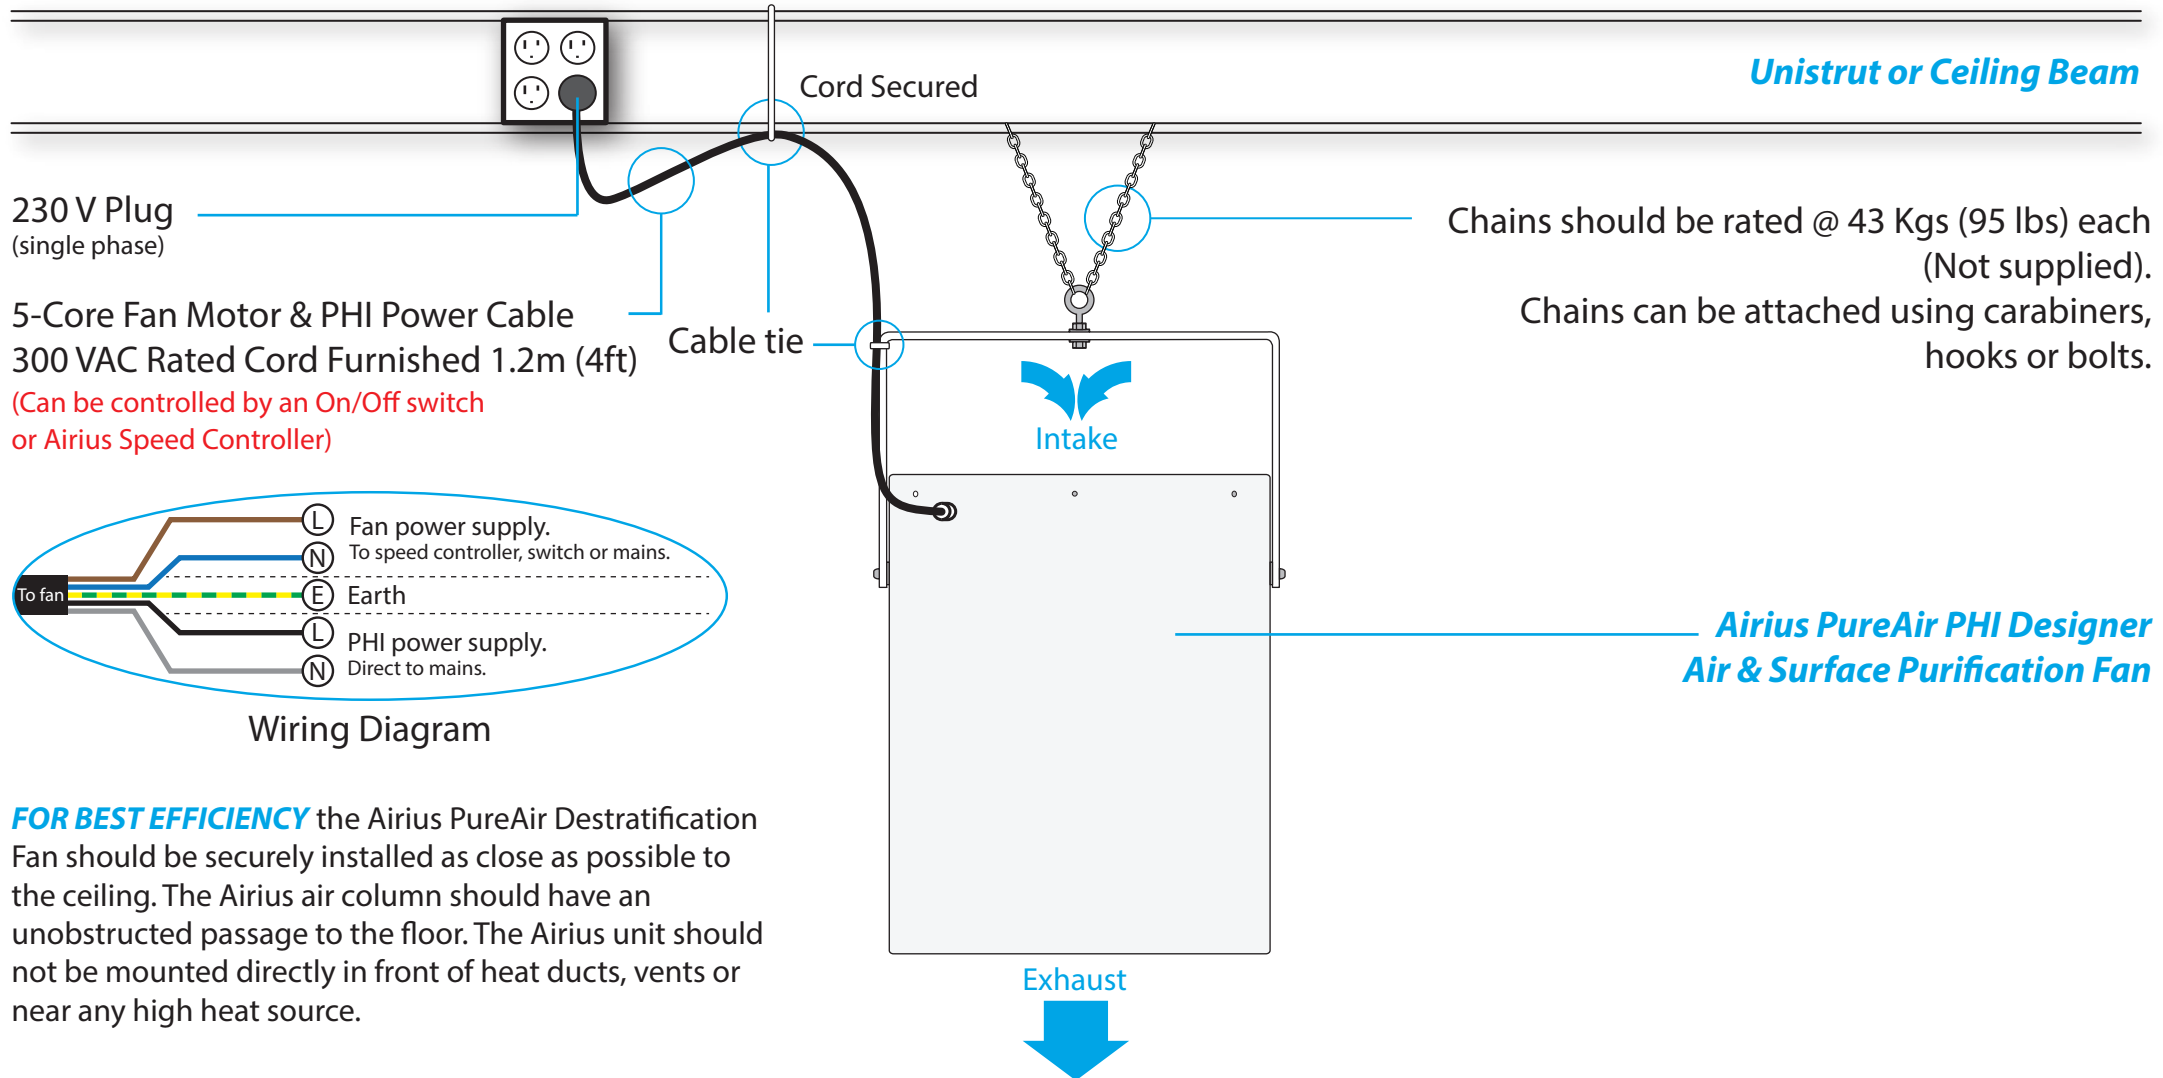

## AIRIUS MOUNTING GUIDELINES - PUREAIR PHI DESIGNER SERIES - Model 45

**FOR BEST EFFICIENCY** the Airius PureAir Destratification Fan should be securely installed as close as possible to the ceiling. The Airius air column should have an unobstructed passage to the floor. The Airius unit should not be mounted directly in front of heat ducts, vents or near any high heat source.

## AIRIUS MOUNTING GUIDELINES - PUREAIR PHI DESIGNER SERIES - Model 45 (Angled)

**FOR BEST EFFICIENCY** the Airius PureAir Destratification Fan should be securely installed as close as possible to the ceiling. The Airius air column should have an unobstructed passage to the floor. The Airius unit should not be mounted directly in front of heat ducts, vents or near any high heat source.