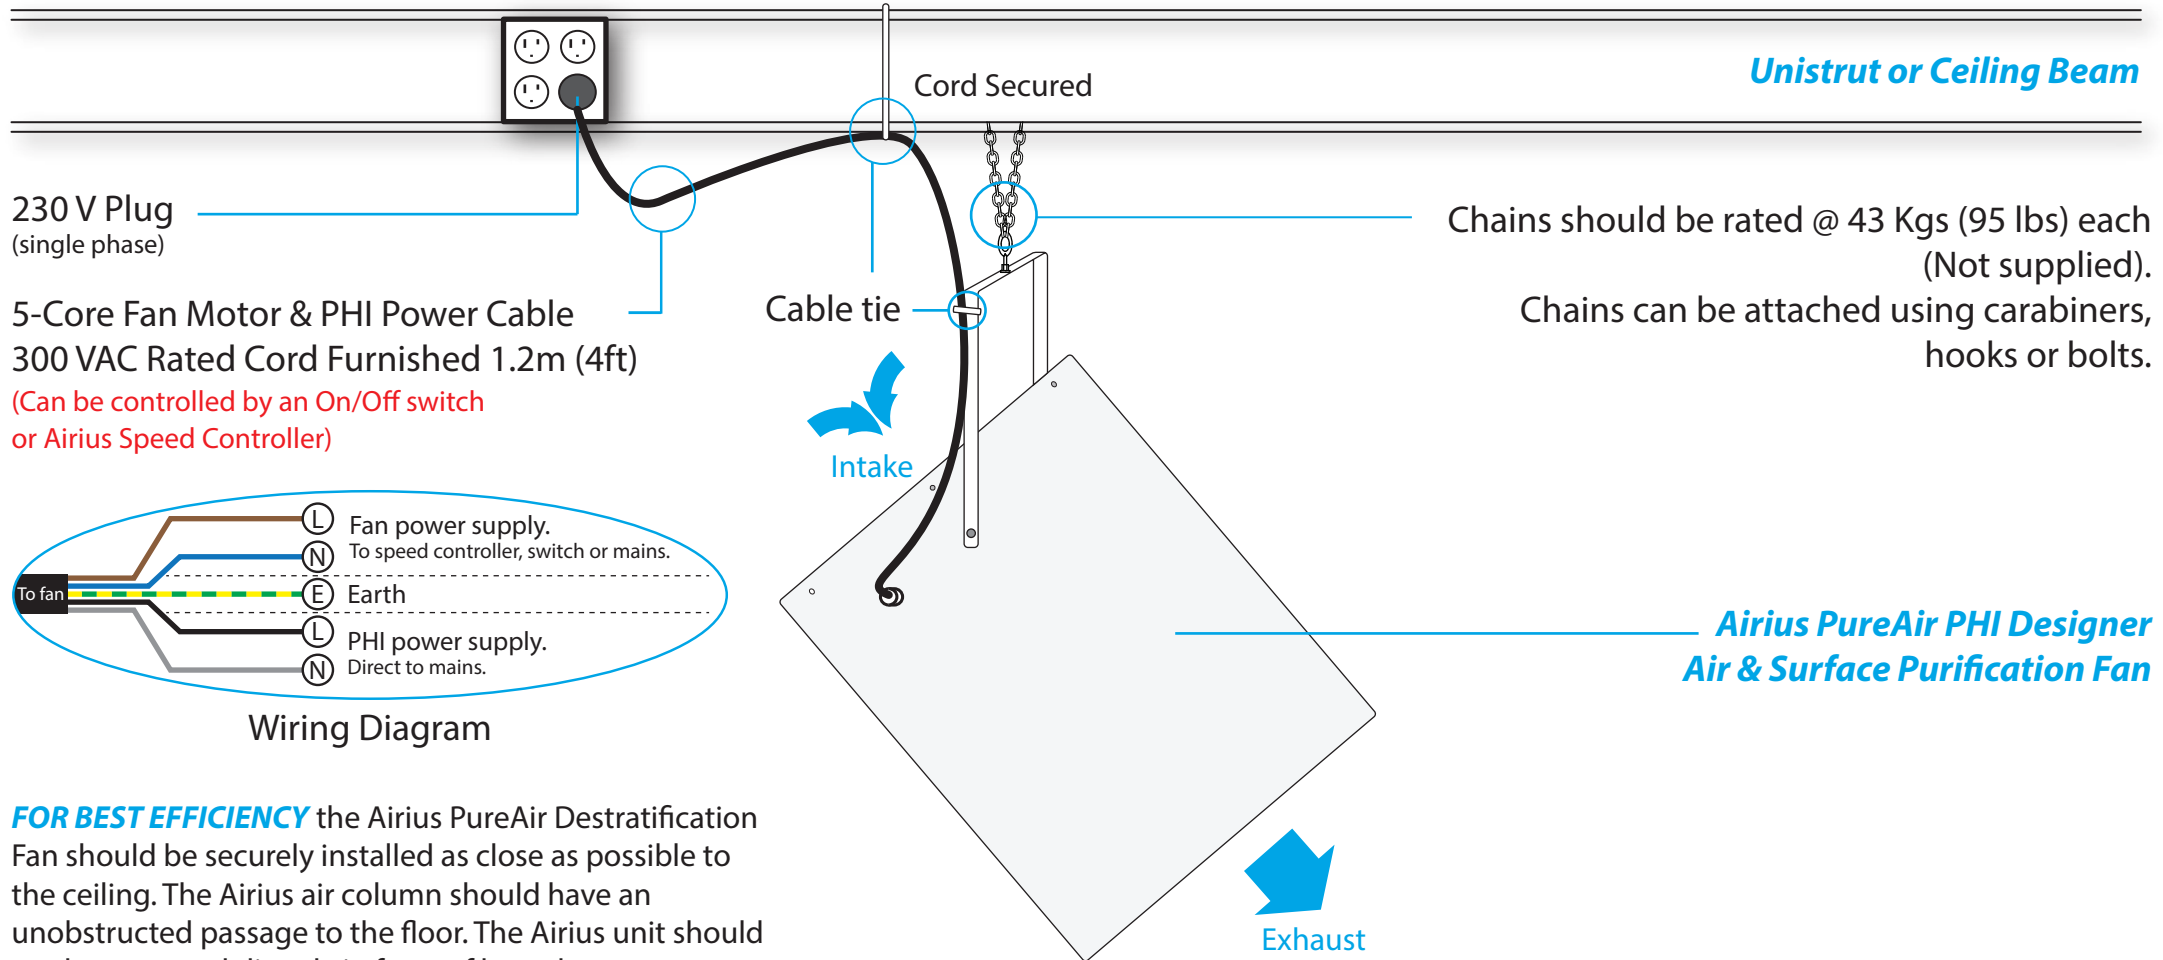

## AIRIUS MOUNTING GUIDELINES - PUREAIR PHI DESIGNER SERIES - Model 45

**FOR BEST EFFICIENCY** the Airius PureAir Destratification Fan should be securely installed as close as possible to the ceiling. The Airius air column should have an unobstructed passage to the floor. The Airius unit should not be mounted directly in front of heat ducts, vents or near any high heat source.

## AIRIUS MOUNTING GUIDELINES - PUREAIR PHI DESIGNER SERIES - Model 45 (Angled)

**FOR BEST EFFICIENCY** the Airius PureAir Destratification Fan should be securely installed as close as possible to the ceiling. The Airius air column should have an unobstructed passage to the floor. The Airius unit should not be mounted directly in front of heat ducts, vents or near any high heat source.