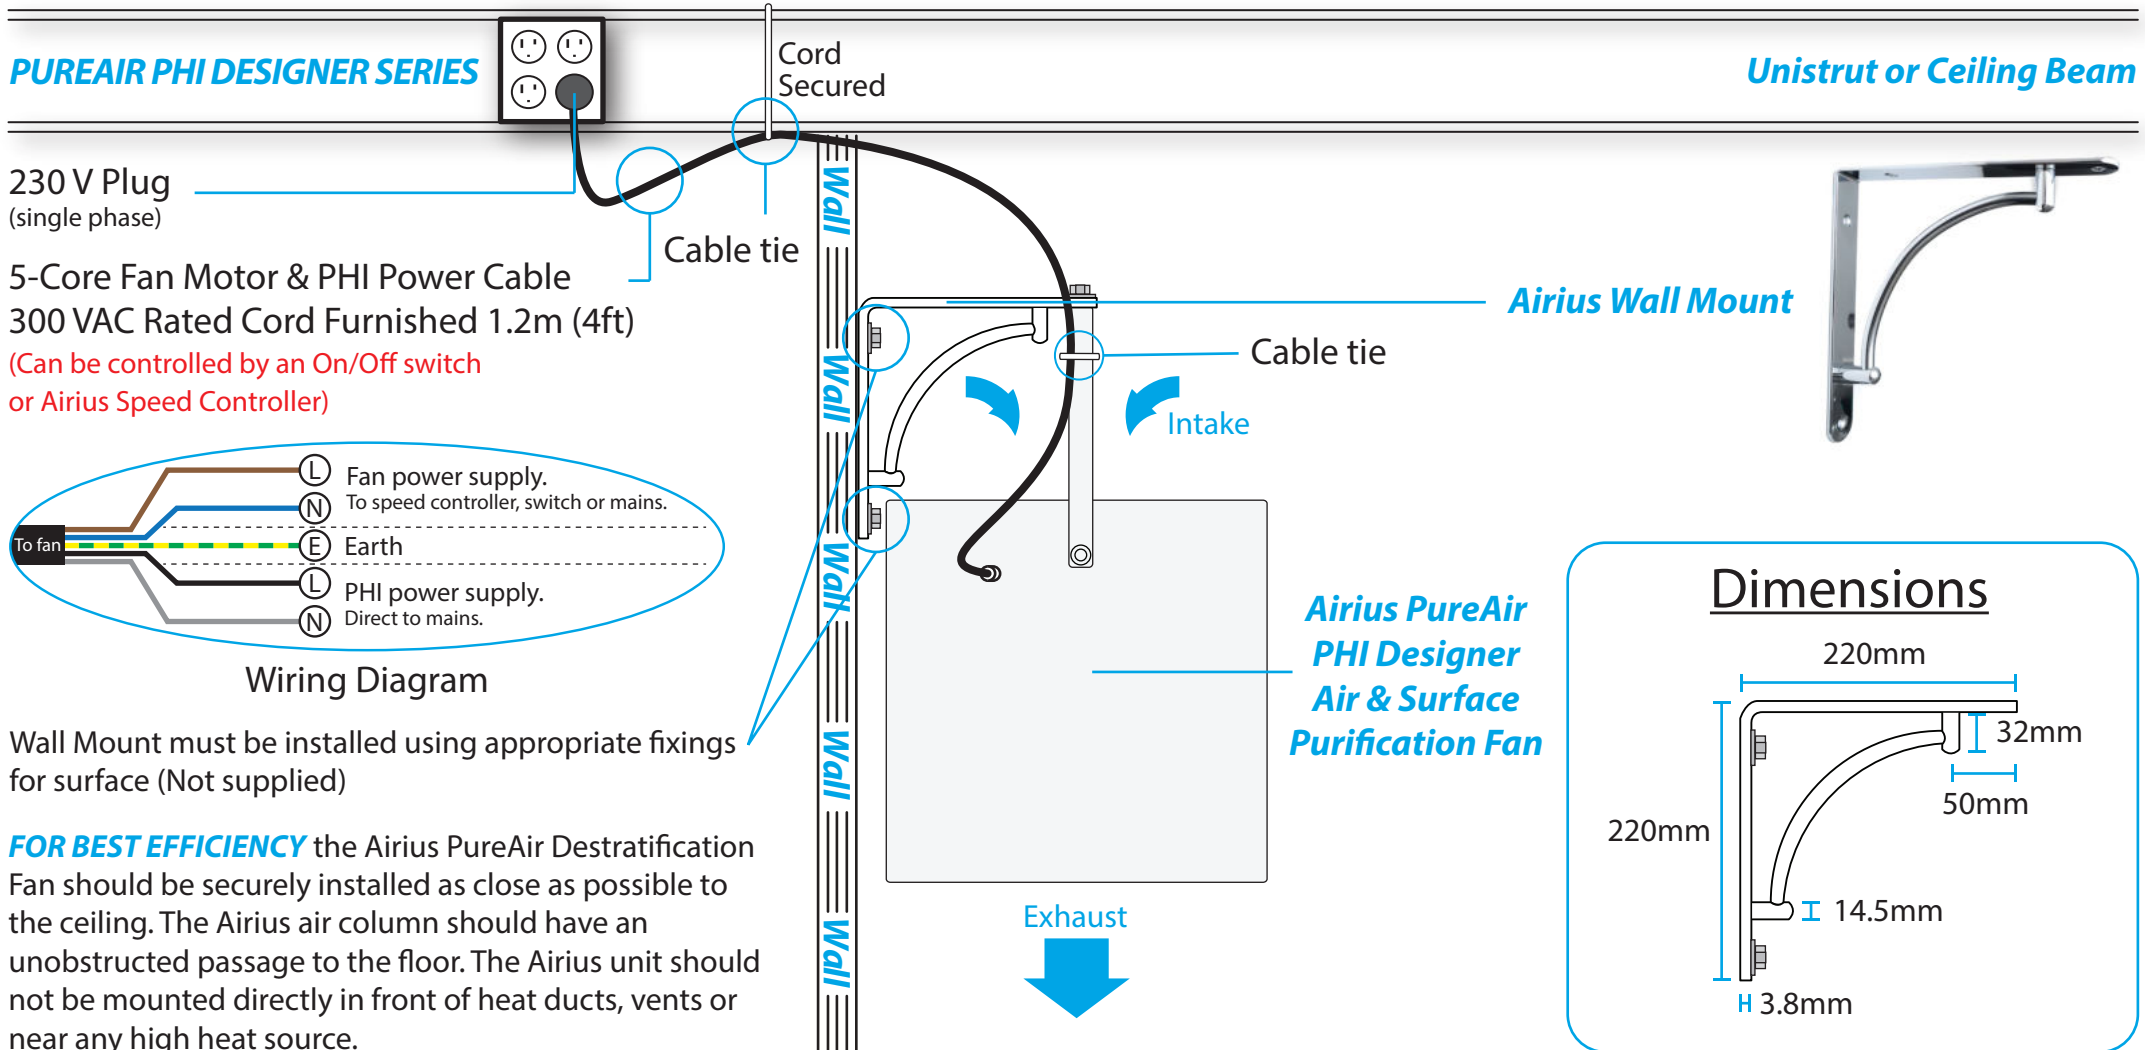

AIRIUS MOUNTING GUIDELINES - Wall Mount - Models 10, 15 & 25 (Long & Short Nozzle)

SOLD SEPERATELY

AIRIUS MOUNTING GUIDELINES - Wall Mount - Models 10, 15 & 25 - Angled (Long & Short Nozzle)

SOLD SEPERATELY