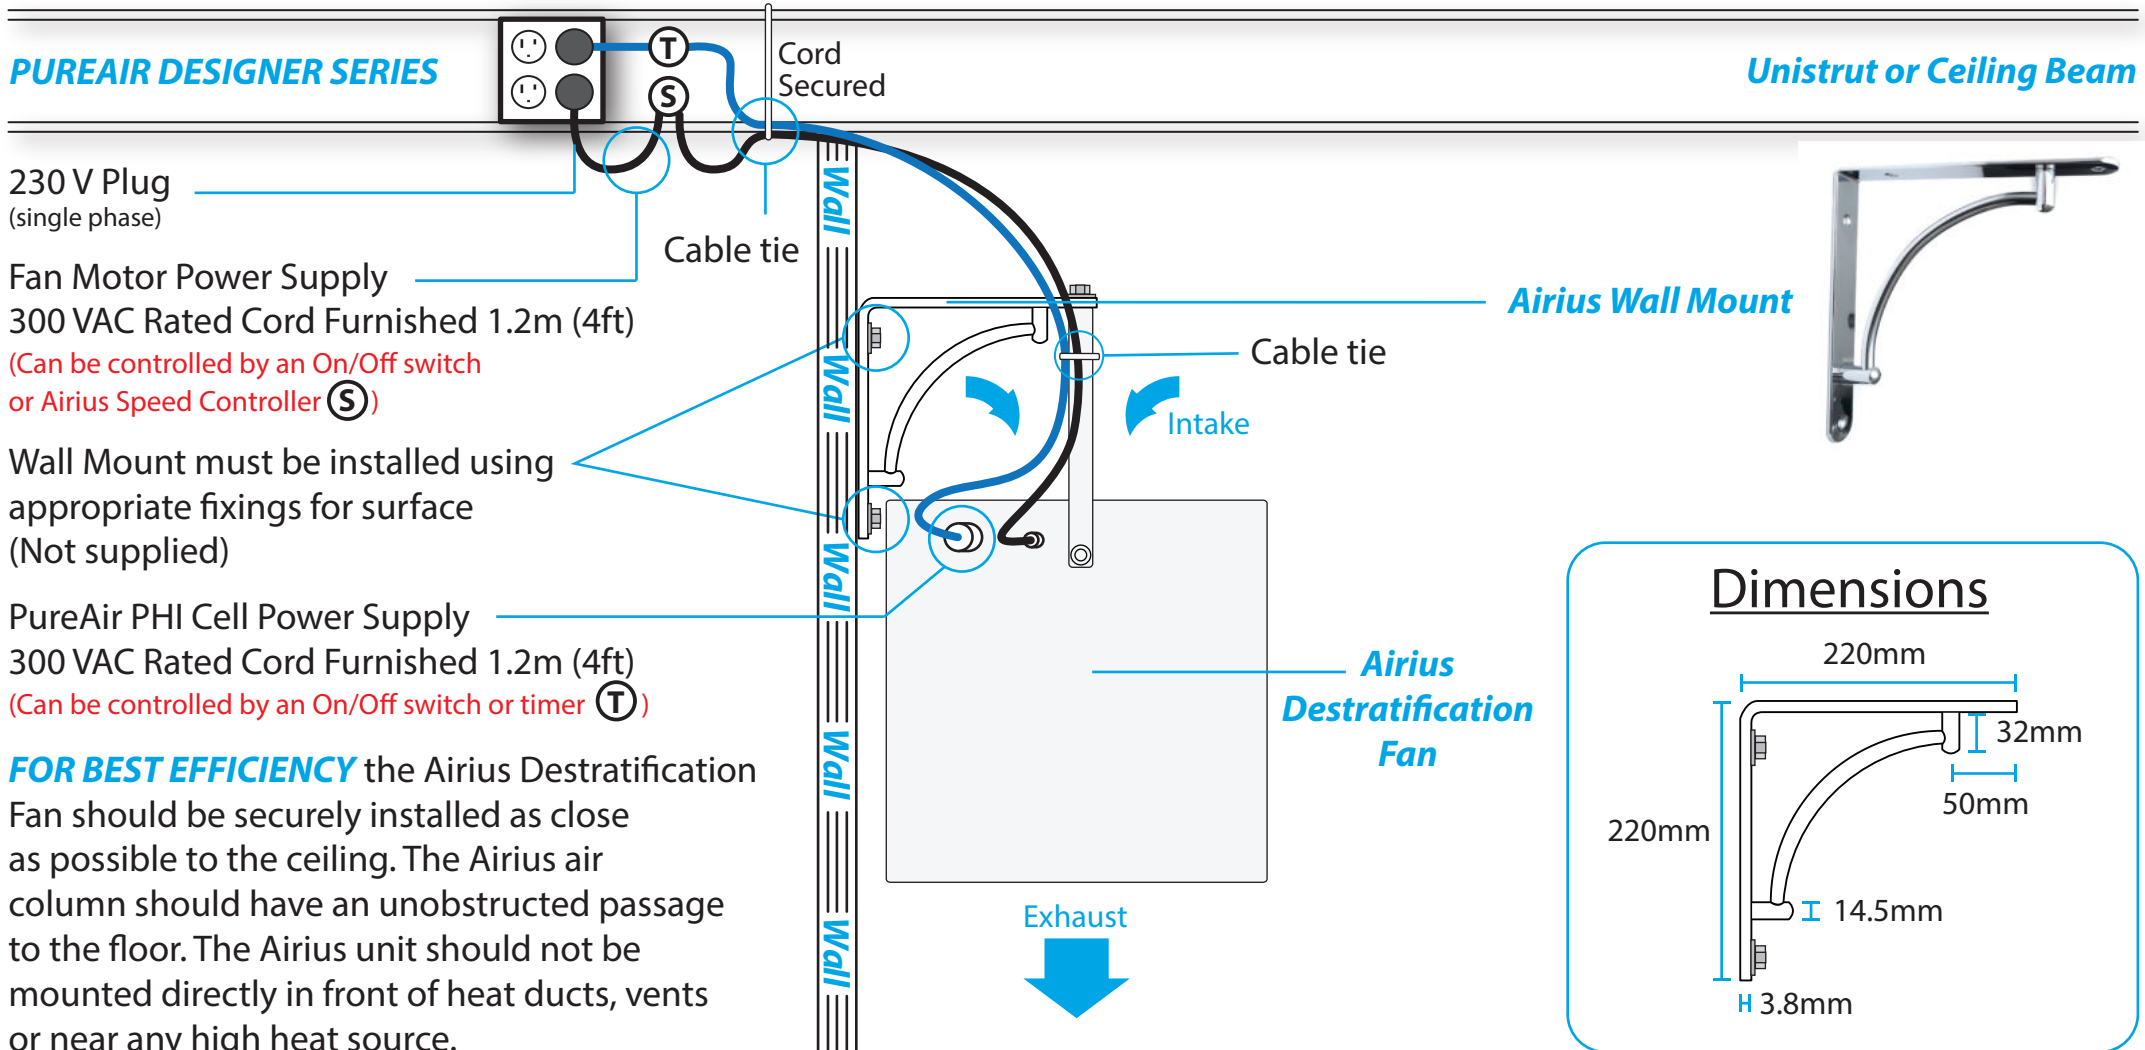

AIRIUS MOUNTING GUIDELINES - Wall Mount - Models 10, 15 & 25 (Long & Short Nozzle)

SOLD SEPERATELY

AIRIUS MOUNTING GUIDELINES - Wall Mount - Models 10, 15 & 25 - Angled (Long & Short Nozzle)

SOLD SEPERATELY