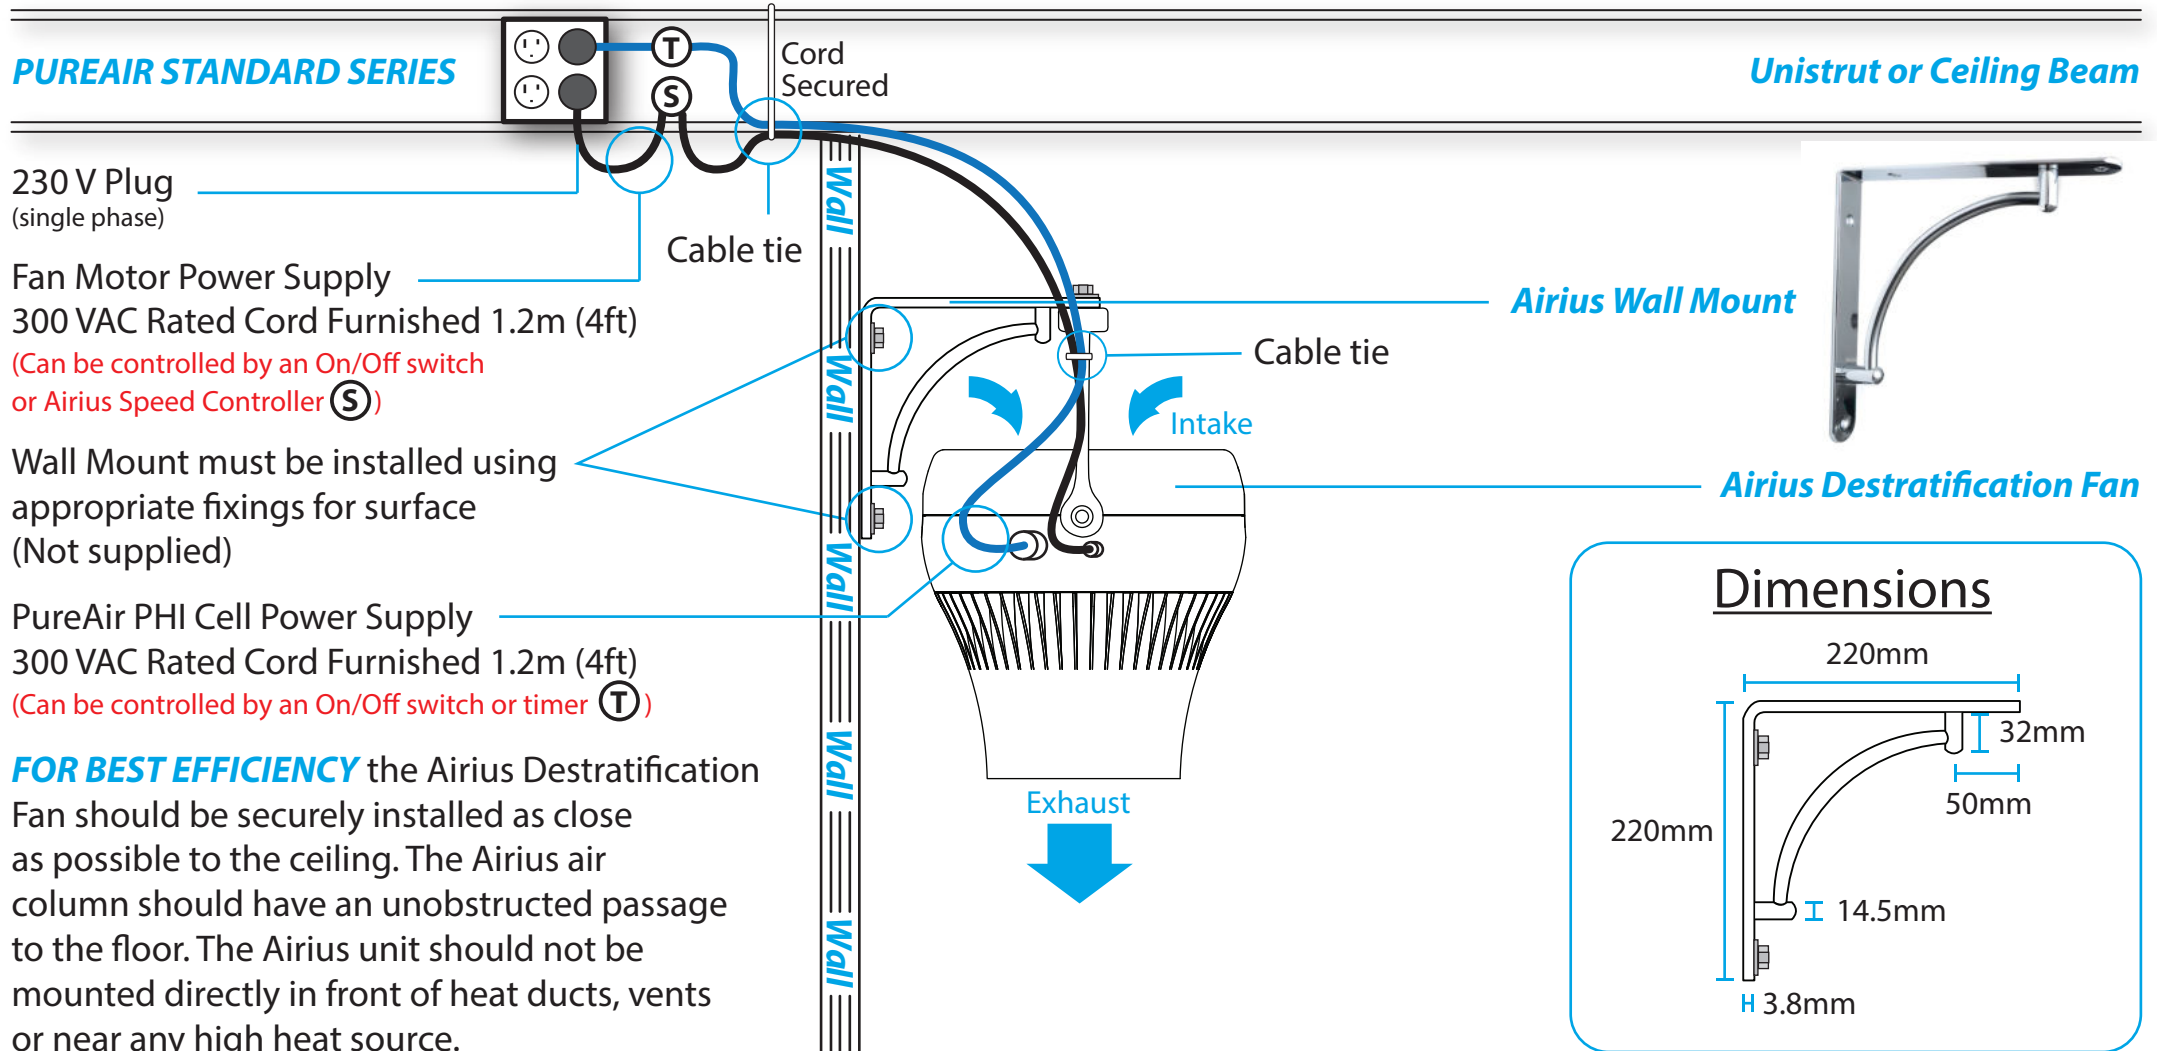

## AIRIUS MOUNTING GUIDELINES - Wall Mount - Models 10, 15 & 25 (Long & Short Nozzle)

**SOLD SEPERATELY**

## AIRIUS MOUNTING GUIDELINES - Wall Mount - Models 10, 15 & 25 - Angled (Long & Short Nozzle)

**SOLD SEPERATELY**