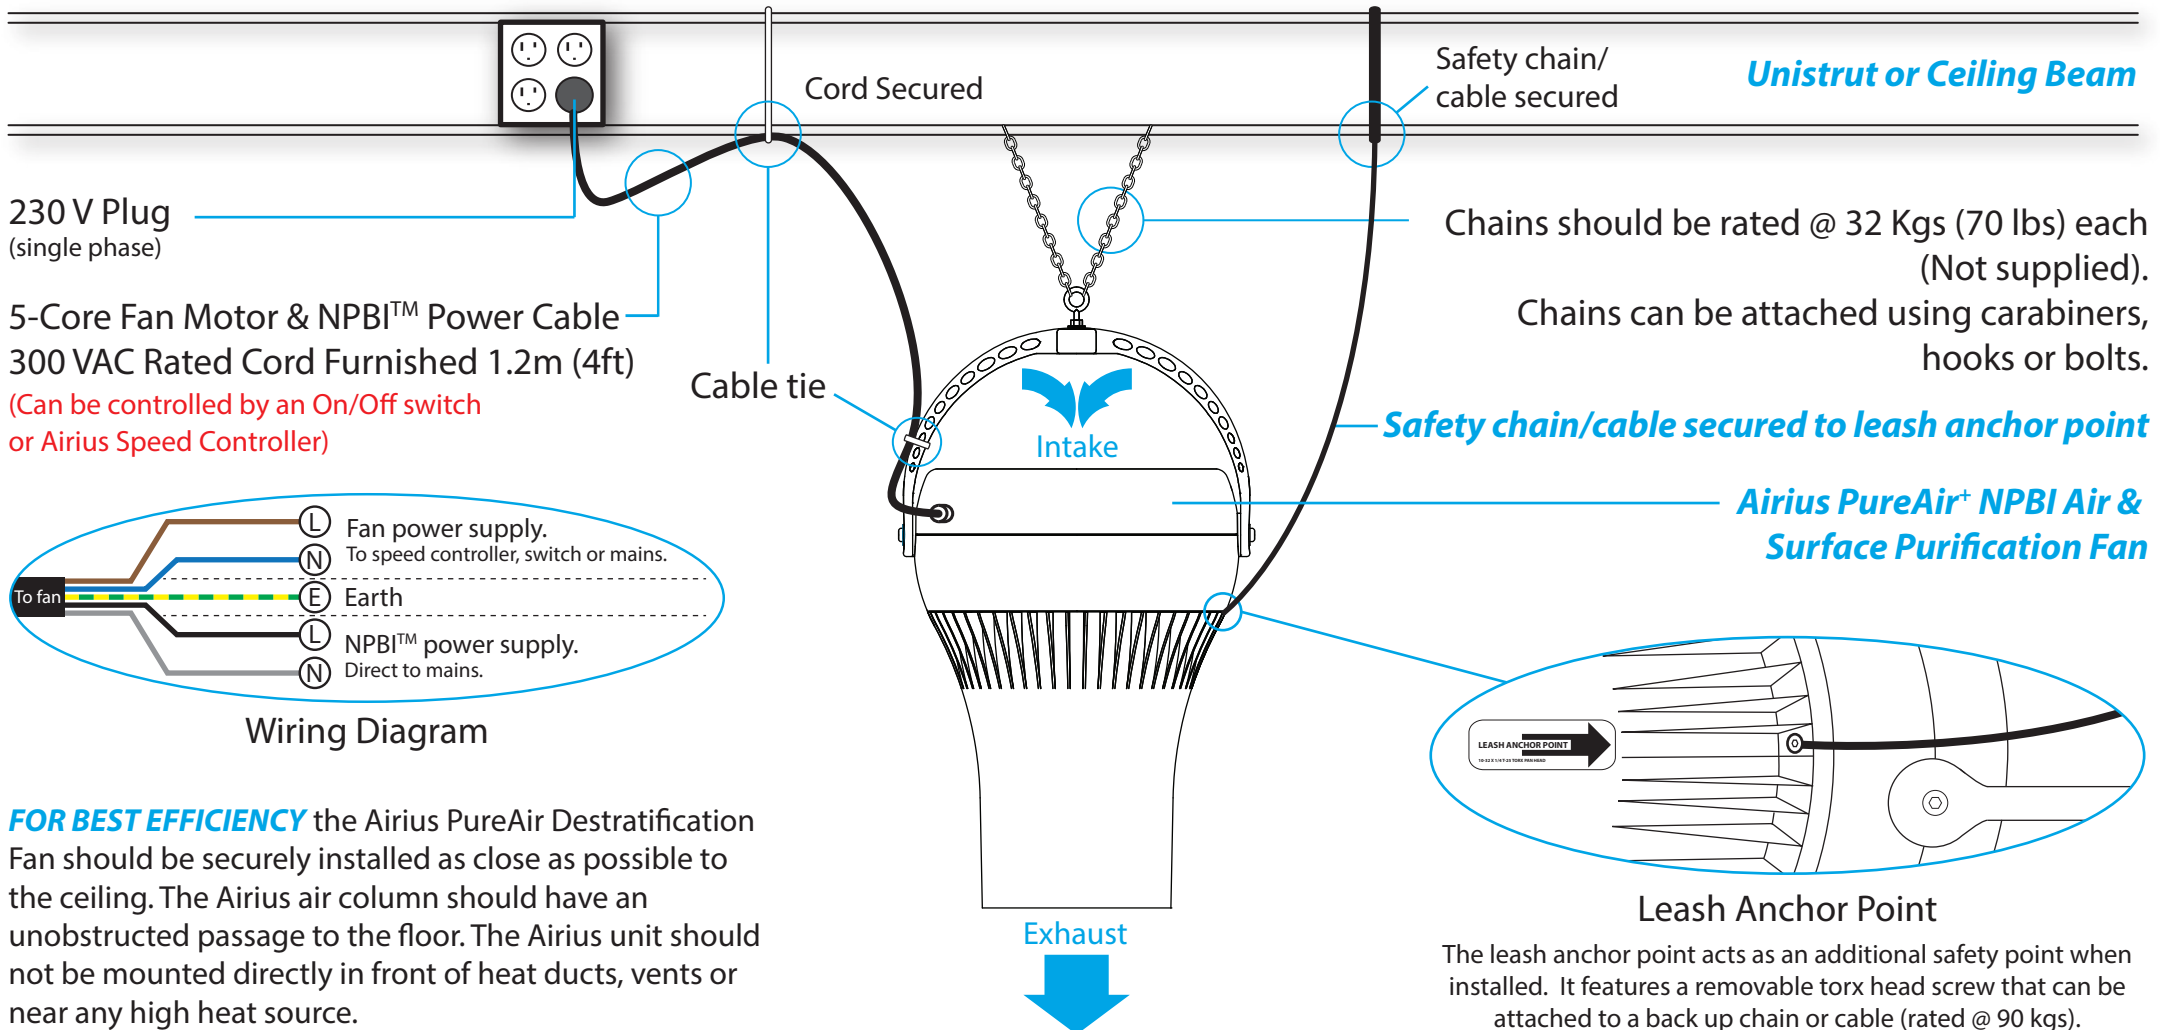

AIRIUS MOUNTING GUIDELINES - PUREAIR+ NPBI SERIES - Model 45/PS-4

FOR BEST EFFICIENCY the Airius PureAir Destratification Fan should be securely installed as close as possible to the ceiling. The Airius air column should have an unobstructed passage to the floor. The Airius unit should not be mounted directly in front of heat ducts, vents or near any high heat source.

AIRIUS MOUNTING GUIDELINES - PUREAIR+ NPBI SERIES - Model 45/PS-4 - Angled

FOR BEST EFFICIENCY the Airius PureAir Destratification Fan should be securely installed as close as possible to the ceiling. The Airius air column should have an unobstructed passage to the floor. The Airius unit should not be mounted directly in front of heat ducts, vents or near any high heat source.