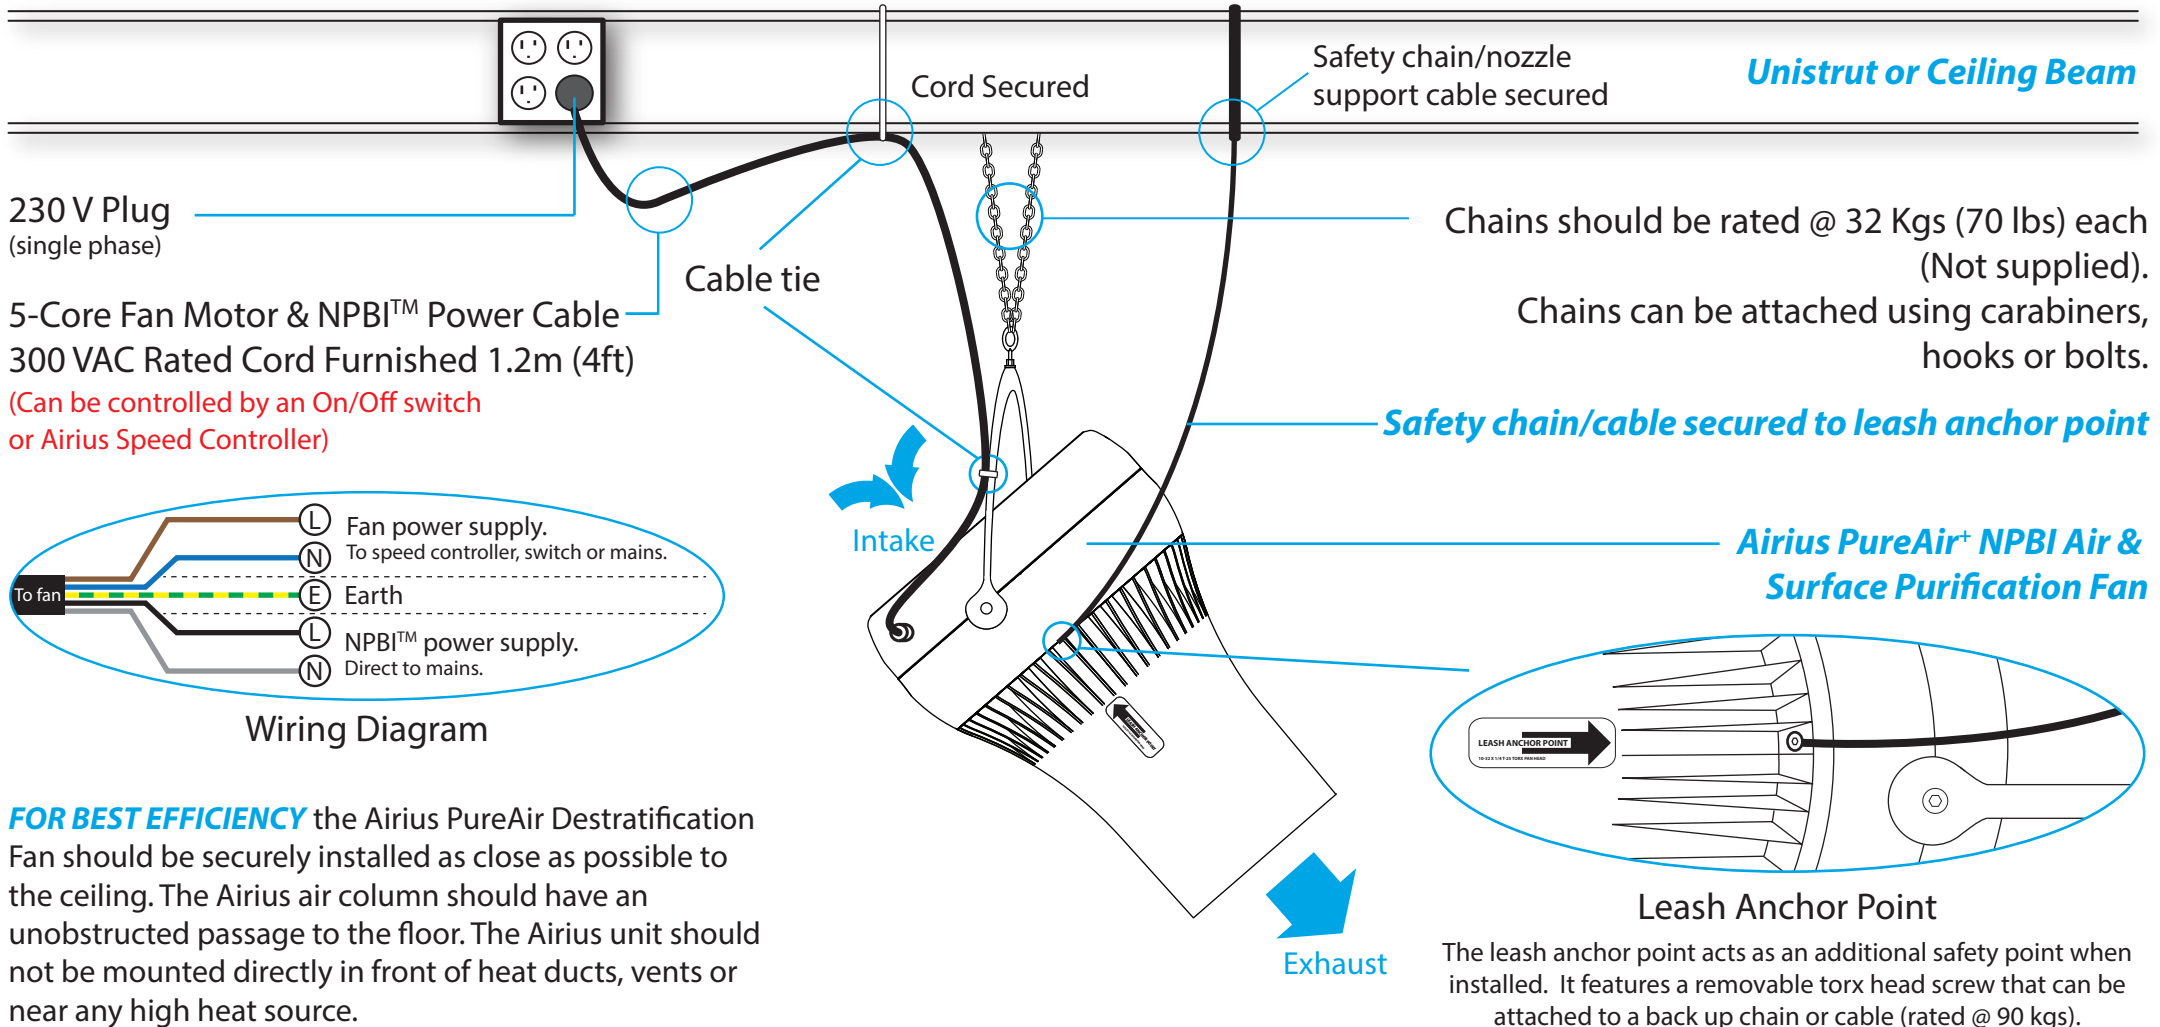

AIRIUS MOUNTING GUIDELINES - PUREAIR+ NPBI SERIES - Model 45/PS-4

FOR BEST EFFICIENCY the Airius PureAir Destratification Fan should be securely installed as close as possible to the ceiling. The Airius air column should have an unobstructed passage to the floor. The Airius unit should not be mounted directly in front of heat ducts, vents or near any high heat source.

AIRIUS MOUNTING GUIDELINES - PUREAIR+ NPBI SERIES - Model 45/PS-4 - Angled

FOR BEST EFFICIENCY the Airius PureAir Destratification Fan should be securely installed as close as possible to the ceiling. The Airius air column should have an unobstructed passage to the floor. The Airius unit should not be mounted directly in front of heat ducts, vents or near any high heat source.